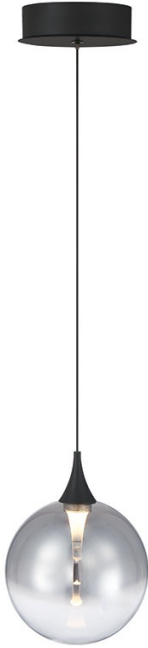

## lissa, Pendant, 6", Matte Black, Smoked Glass

Item No.  
50250-028

JOB NAME:

DATE:

TYPE:

COMMENTS:

### LIGHT INFORMATION

Light Type	Integrated LED
Bulb Socket	N/A
Bulb Shape	N/A
Bulb Included	N/A
CRI	90
Delivered Lumens	198
Colour Temperature (Kelvin)	3000K
Average Hours LED (L70)	52000
Number of Lights	1
Light Direction	Multi
Dimming Method	Triac
Output Voltage	27
Current Type	DC

### LIGHT INFORMATION (CONT'D.)

Light Wattage	6
Total Wattage	6

### DIMENSIONS & WEIGHT

Product Width (In)	
Product Height (In)	8.5
Product Ext (In)	
Product Diameter (In)	6.25
Product Weight (Lbs)	1.65
Product Length (In)	