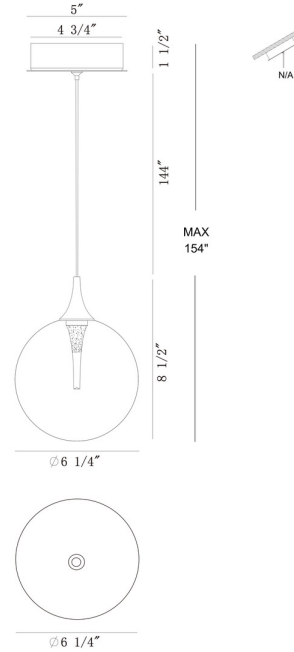

## lissa, Pendant, 6", Matte Black, Smoked Glass

Item No.  
50250-028

JOB NAME:

DATE:

TYPE:

COMMENTS:

### LIGHT INFORMATION

Light Type	Integrated LED
Bulb Socket	N/A
Bulb Shape	N/A
Bulb Included	N/A
CRI	90
Delivered Lumens	198
Colour Temperature (Kelvin)	3000K
Average Hours LED (L70)	52000
Number of Lights	1
Light Direction	Multi
Dimming Method	Triac
Output Voltage	27
Current Type	DC

### LIGHT INFORMATION (CONT'D.)

Light Wattage	6
Total Wattage	6

### DIMENSIONS & WEIGHT

Product Width (In)	
Product Height (In)	8.5
Product Ext (In)	
Product Diameter (In)	6.25
Product Weight (Lbs)	1.65
Product Length (In)	