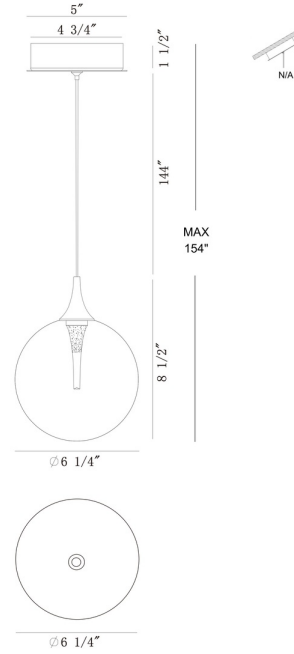

EUROfase

lissa, Pendant, 6", Matte Black, Amber Glass

Item No.
50250-035

JOB NAME:

DATE:

TYPE:

COMMENTS:

LIGHT INFORMATION

Light Type Integrated LED

Bulb Socket N/A

Bulb Shape N/A

Bulb Included N/A

CRI 90

Delivered Lumens 246

Colour Temperature (Kelvin) 3000K

Average Hours LED (L70) 52000

Number of Lights 1

Light Direction Multi

Dimming Method Triac

Output Voltage 27

Current Type DC

LIGHT INFORMATION (CONT'D.)

Light Wattage 6

Total Wattage 6

DIMENSIONS & WEIGHT

Product Width (In)

Product Height (In) 8.5

Product Ext (In)

Product Diameter (In) 6.25

Product Weight (Lbs) 1.65

Product Length (In)

INSTALLATION