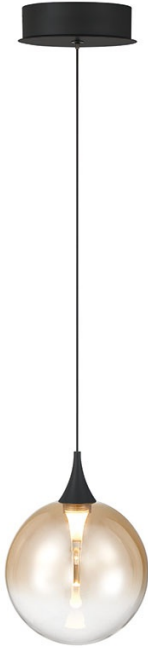

EUROfase

lissa, Pendant, 6", Matte Black, Amber Glass

Item No.
50250-035

JOB NAME:

DATE:

TYPE:

COMMENTS:

LIGHT INFORMATION

Light Type Integrated LED

Bulb Socket N/A

Bulb Shape N/A

Bulb Included N/A

CRI 90

Delivered Lumens 246

Colour Temperature (Kelvin) 3000K

Average Hours LED (L70) 52000

Number of Lights 1

Light Direction Multi

Dimming Method Triac

Output Voltage 27

Current Type DC

LIGHT INFORMATION (CONT'D.)

Light Wattage 6

Total Wattage 6

DIMENSIONS & WEIGHT

Product Width (In)

Product Height (In) 8.5

Product Ext (In)

Product Diameter (In) 6.25

Product Weight (Lbs) 1.65

Product Length (In)

INSTALLATION