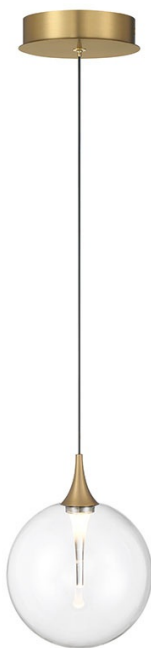

EUROfase

lissa, Pendant, 6", Gold, Clear Glass

Item No.
50251-018

JOB NAME:

DATE:

TYPE:

COMMENTS:

LIGHT INFORMATION

Light Type Integrated LED

Bulb Socket N/A

Bulb Shape N/A

Bulb Included N/A

CRI 90

Delivered Lumens 302

Colour Temperature (Kelvin) 3000K

Average Hours LED (L70) 52000

Number of Lights 1

Light Direction Multi

Dimming Method Triac

Output Voltage 27

Current Type DC

LIGHT INFORMATION (CONT'D.)

Light Wattage 6

Total Wattage 6

DIMENSIONS & WEIGHT

Product Width (In)

Product Height (In) 8.5

Product Ext (In)

Product Diameter (In) 6.25

Product Weight (Lbs) 1.65

Product Length (In)

INSTALLATION