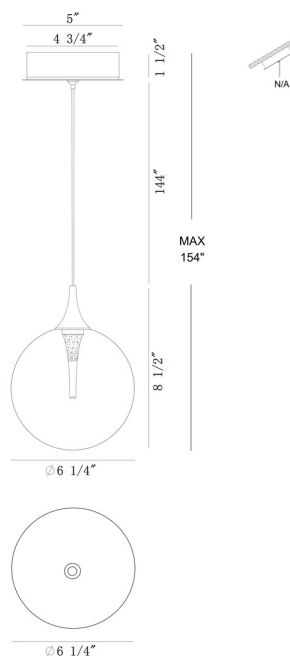

EUROfase

lissa, Pendant, 6", Gold, Clear Glass

Item No.
50251-018

JOB NAME:

DATE:

TYPE:

COMMENTS:

LIGHT INFORMATION

Light Type Integrated LED

Bulb Socket N/A

Bulb Shape N/A

Bulb Included N/A

CRI 90

Delivered Lumens 302

Colour Temperature (Kelvin) 3000K

Average Hours LED (L70) 52000

Number of Lights 1

Light Direction Multi

Dimming Method Triac

Output Voltage 27

Current Type DC

LIGHT INFORMATION (CONT'D.)

Light Wattage 6

Total Wattage 6

DIMENSIONS & WEIGHT

Product Width (In)

Product Height (In) 8.5

Product Ext (In)

Product Diameter (In) 6.25

Product Weight (Lbs) 1.65

Product Length (In)

INSTALLATION