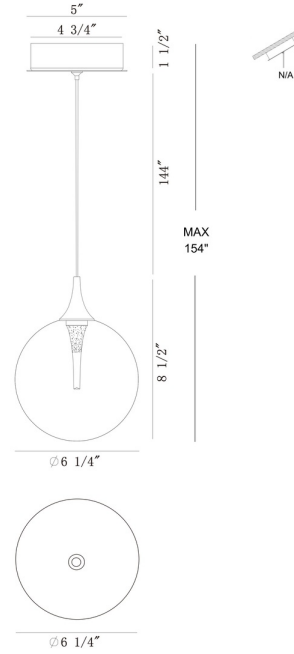

## lissa, Pendant, 6", Gold, Smoked Glass

Item No.  
50251-025

JOB NAME:

DATE:

TYPE:

COMMENTS:

### LIGHT INFORMATION

Light Type Integrated LED

Bulb Socket N/A

Bulb Shape N/A

Bulb Included N/A

CRI 90

Delivered Lumens 198

Colour Temperature (Kelvin) 3000K

### LIGHT INFORMATION (CONT'D.)

Light Wattage 6

Total Wattage 6

### DIMENSIONS & WEIGHT

Product Width (In)

Product Height (In) 8.5

Product Ext (In)

Product Diameter (In) 6.25

Product Weight (Lbs) 1.65

Product Length (In)