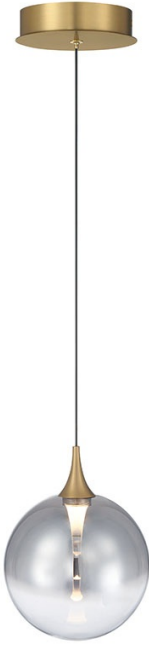

## lissa, Pendant, 6", Gold, Smoked Glass

Item No.  
50251-025

JOB NAME:

DATE:

TYPE:

COMMENTS:

### LIGHT INFORMATION

Light Type Integrated LED

Bulb Socket N/A

Bulb Shape N/A

Bulb Included N/A

CRI 90

Delivered Lumens 198

Colour Temperature (Kelvin) 3000K

Average Hours LED (L70) 52000

Number of Lights 1

Light Direction Multi

Dimming Method Triac

Output Voltage 27

Current Type DC

### DIMENSIONS & WEIGHT

Product Width (In)

Product Height (In) 8.5

Product Ext (In)

Product Diameter (In) 6.25

Product Weight (Lbs) 1.65

Product Length (In)