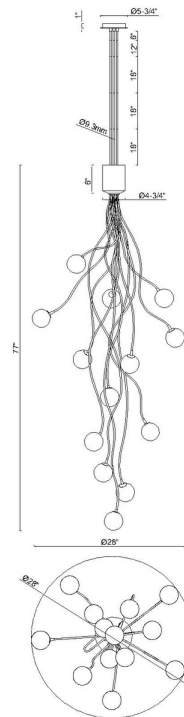

## Athena, Chandelier, 13-Light, 28", Antique Gold, Opal E..

Item No.

50256-020

JOB NAME:

DATE:

TYPE:

COMMENTS:

### LIGHT INFORMATION

Light Type Integrated LED

Bulb Socket N/A

Bulb Shape N/A

Bulb Included N/A

CRI 90

Delivered Lumens 3499

Colour Temperature (Kelvin) 3000K

### LIGHT INFORMATION (CONT'D.)

Light Wattage 2.92

Total Wattage 37.96

### DIMENSIONS & WEIGHT

Product Width (In)

Product Height (In) 77

Product Ext (In)

Product Diameter (In) 28

Product Weight (Lbs) 17.64

Product Length (In)