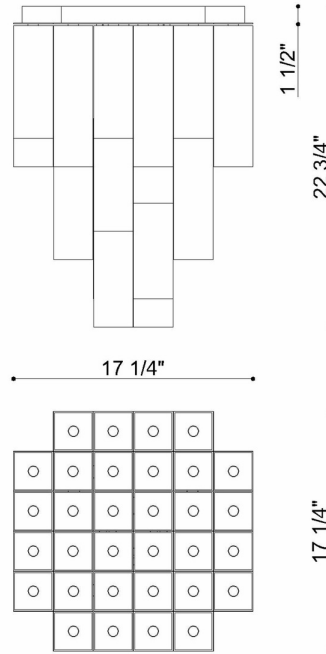

EUROfase

Altesa, Flush Mount, 10-Light, 17", Chrome, Mixed Glass

Item No.

50314-010

JOB NAME:

DATE:

TYPE:

COMMENTS:

LIGHT INFORMATION

Light Type Bulb

Bulb Socket E12

Bulb Shape B10

Bulb Included Yes

CRI

Delivered Lumens

Colour Temperature (Kelvin) N/A

Average Hours LED (L70)

Number of Lights 10

Light Direction Ambient

Dimming Method Triac/Elv

Output Voltage 120

Current Type AC

LIGHT INFORMATION (CONT'D.)

Light Wattage 40

Total Wattage 400

DIMENSIONS & WEIGHT

Product Width (In) 17.1

Product Height (In) 22.8

Product Ext (In)

Product Diameter (In)

Product Weight (Lbs) 46.47

Product Length (In) 17.1