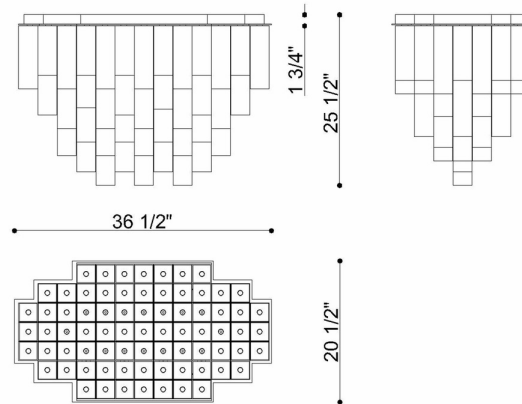

EUROfase

Altesa, Flush Mount, 23-Light, 36", Chrome, Mixed Glass

Item No.

50315-017

JOB NAME:

DATE:

TYPE:

COMMENTS:

Total Wattage 920

DIMENSIONS & WEIGHT

Product Width (In) 20

Product Height (In) 25.5

Product Ext (In)

Product Diameter (In)

Product Weight (Lbs) 154.32

Product Length (In) 36.38