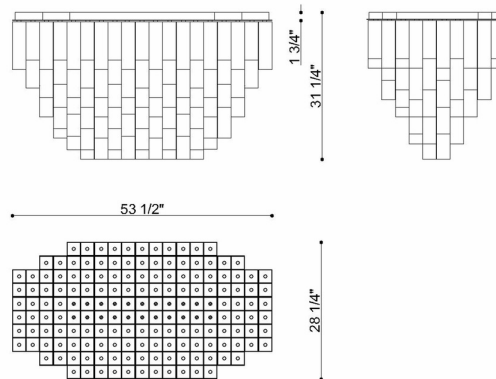

EUROfase

Altesa, Flush Mount, 33-Light, 53", Chrome, Mixed Glass

Item No.

50316-014

JOB NAME:

DATE:

TYPE:

COMMENTS:

Total Wattage 1320

DIMENSIONS & WEIGHT

Product Width (In) 28.25

Product Height (In) 31.3

Product Ext (In)

Product Diameter (In)

Product Weight (Lbs) 154.32

Product Length (In) 53.4