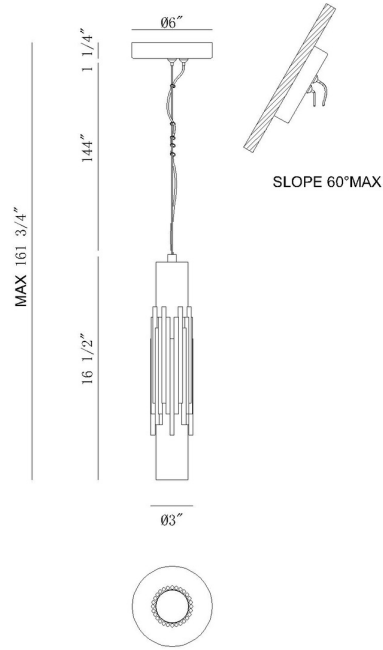

EUROfase

Venna, Pendant , 17", Urban Bronze, Alabaster

Item No.
50352-012

JOB NAME:

DATE:

TYPE:

COMMENTS:

LIGHT INFORMATION

Light Type Integrated LED

Bulb Socket N/A

Bulb Shape N/A

Bulb Included N/A

CRI 90

Delivered Lumens 628

Colour Temperature (Kelvin) 3000K

Average Hours LED (L70) 52000

Number of Lights 1

Light Direction Multi

Dimming Method Triac/Elv

Output Voltage 18

Current Type DC

LIGHT INFORMATION (CONT'D.)

Light Wattage 18

Total Wattage 18

DIMENSIONS & WEIGHT

Product Width (In)

Product Height (In) 16.5

Product Ext (In)

Product Diameter (In) 3

Product Weight (Lbs) 10.27

Product Length (In)

INSTALLATION