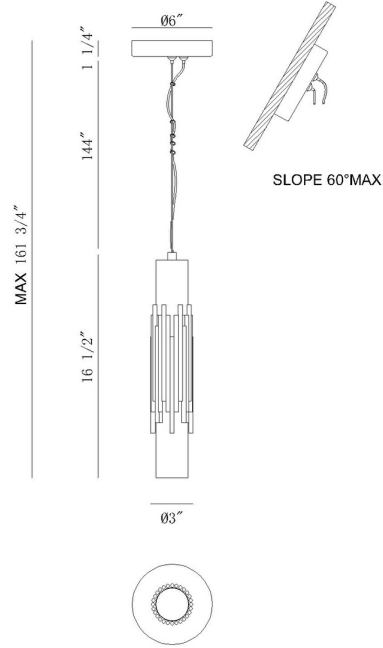

EUROfase

Venna, Pendant , 17", Antique Brass, Alabaster

Item No.
50352-029

JOB NAME:

DATE:

TYPE:

COMMENTS:

LIGHT INFORMATION

Light Type Integrated LED

Bulb Socket N/A

Bulb Shape N/A

Bulb Included N/A

CRI 90

Delivered Lumens 628

Colour Temperature (Kelvin) 3000K

Average Hours LED (L70) 52000

Number of Lights 1

Light Direction Multi

Dimming Method Triac/Elv

Output Voltage 18

Current Type DC

LIGHT INFORMATION (CONT'D.)

Light Wattage 18

Total Wattage 18

DIMENSIONS & WEIGHT

Product Width (In)

Product Height (In) 16.5

Product Ext (In)

Product Diameter (In) 3

Product Weight (Lbs) 10.27

Product Length (In)

INSTALLATION