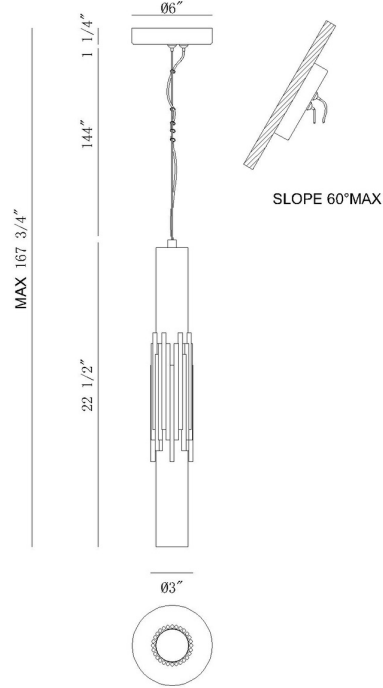

EUROfase

Venna, Pendant , 23", Antique Brass, Alabaster

Item No.
50353-026

JOB NAME:

DATE:

TYPE:

COMMENTS:

LIGHT INFORMATION

Light Type Integrated LED

Bulb Socket N/A

Bulb Shape N/A

Bulb Included N/A

CRI 90

Delivered Lumens 790

Colour Temperature (Kelvin) 3000K

Average Hours LED (L70) 52000

Number of Lights 1

Light Direction Multi

Dimming Method Triac/Elv

Output Voltage 18

Current Type DC

LIGHT INFORMATION (CONT'D.)

Light Wattage 25

Total Wattage 25

DIMENSIONS & WEIGHT

Product Width (In)

Product Height (In) 22.5

Product Ext (In)

Product Diameter (In) 3

Product Weight (Lbs) 11.73

Product Length (In)

INSTALLATION