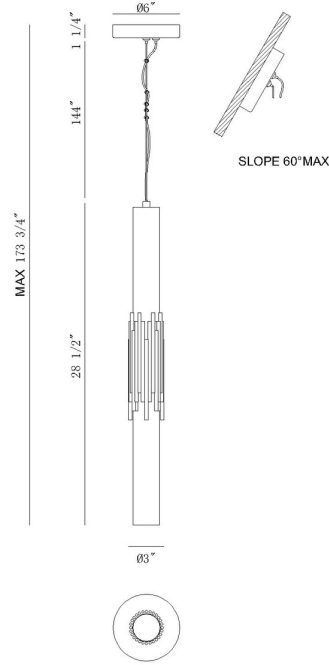

## Venna, Pendant , 29", Urban Bronze, Alabaster

Item No.  
50354-016

JOB NAME:

DATE:

TYPE:

COMMENTS:

### LIGHT INFORMATION

Light Type Integrated LED

Bulb Socket N/A

Bulb Shape N/A

Bulb Included N/A

CRI 90

Delivered Lumens 1009

Colour Temperature (Kelvin) 3000K

### LIGHT INFORMATION (CONT'D.)

Light Wattage 30

Total Wattage 30

### DIMENSIONS & WEIGHT

Product Width (In)

Product Height (In) 28.5

Product Ext (In)

Product Diameter (In) 3

Product Weight (Lbs) 13.34

Product Length (In)