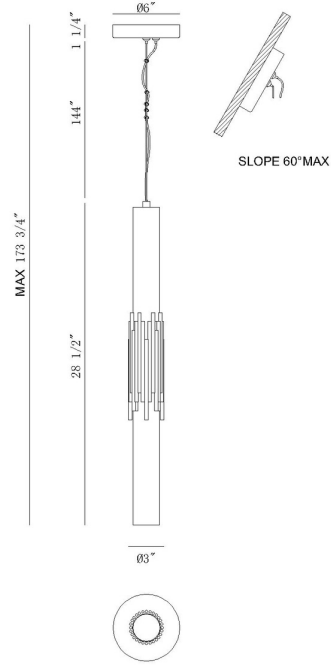

EUROfase

Venna, Pendant , 29", Antique Brass, Alabaster

Item No.
50354-023

JOB NAME:

DATE:

TYPE:

COMMENTS:

LIGHT INFORMATION

Light Type Integrated LED

Bulb Socket N/A

Bulb Shape N/A

Bulb Included N/A

CRI 90

Delivered Lumens 1009

Colour Temperature (Kelvin) 3000K

Average Hours LED (L70) 52000

Number of Lights 1

Light Direction Multi

Dimming Method Triac/Elv

Output Voltage 18

Current Type DC

LIGHT INFORMATION (CONT'D.)

Light Wattage 30

Total Wattage 30

DIMENSIONS & WEIGHT

Product Width (In)

Product Height (In) 28.5

Product Ext (In)

Product Diameter (In) 3

Product Weight (Lbs) 13.34

Product Length (In)

INSTALLATION