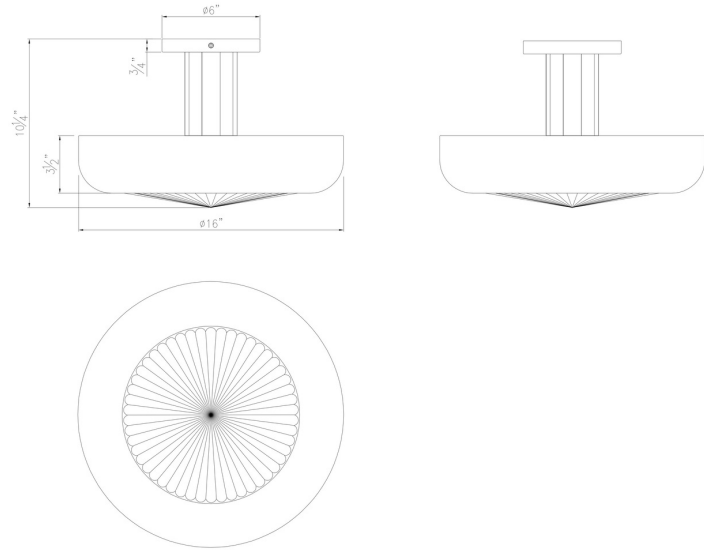

## Macey, Flush Mount, 16", Antique Brass, Etched Glass

Item No.  
50389-025

JOB NAME:

DATE:

TYPE:

COMMENTS:

### LIGHT INFORMATION

Light Type Integrated LED

Bulb Socket N/A

Bulb Shape N/A

Bulb Included N/A

CRI 90

Delivered Lumens 1576

Colour Temperature (Kelvin) 3000K

### DIMENSIONS & WEIGHT

Product Width (In)

Product Height (In) 10

Product Ext (In)

Product Diameter (In) 16

Product Weight (Lbs) 8.55

Product Length (In)