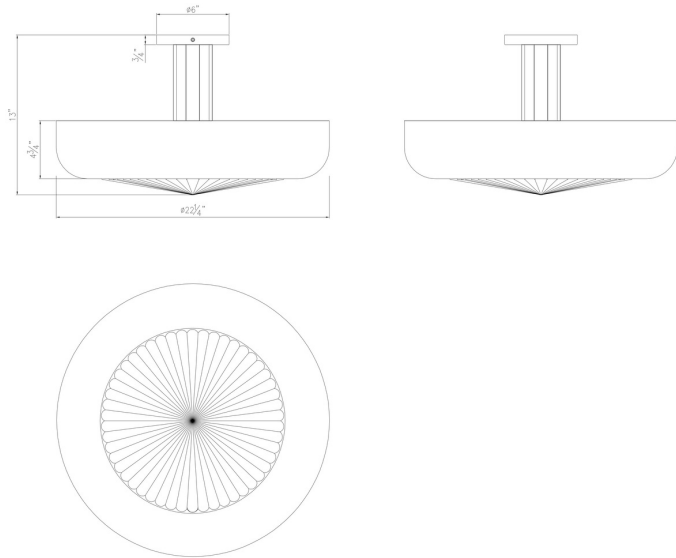

EUROfase

Macey, Flush Mount, 22", Harlow Bronze, Etched Glass

Item No.

50390-014

JOB NAME:

DATE:

TYPE:

COMMENTS:

LIGHT INFORMATION

Light Type Integrated LED

Bulb Socket N/A

Bulb Shape N/A

Bulb Included N/A

CRI 90

Delivered Lumens 2499

Colour Temperature (Kelvin) 3000K

Total Wattage 60

DIMENSIONS & WEIGHT

Product Width (In)

Product Height (In) 13

Product Ext (In)

Product Diameter (In) 22.25

Product Weight (Lbs) 14.73

Product Length (In)