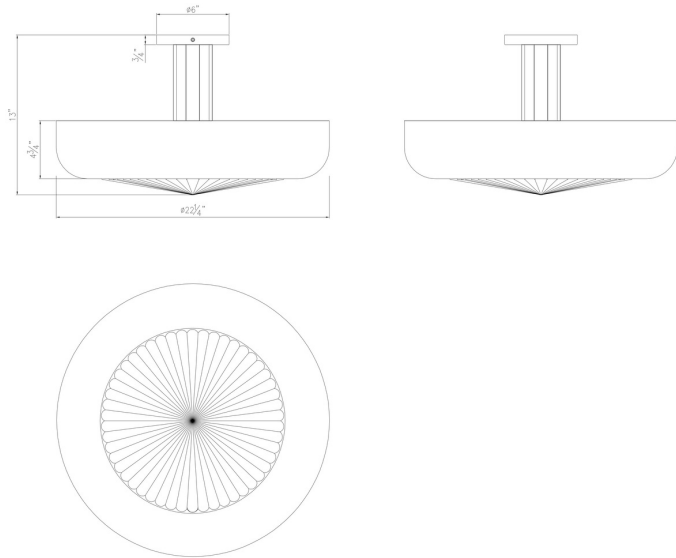

EUROfase

Macey, Flush Mount, 22", Antique Brass, Etched Glass

Item No.

50390-021

JOB NAME:

DATE:

TYPE:

COMMENTS:

LIGHT INFORMATION

Light Type Integrated LED

Bulb Socket N/A

Bulb Shape N/A

Bulb Included N/A

CRI 90

Delivered Lumens 2499

Colour Temperature (Kelvin) 3000K

Total Wattage 60

DIMENSIONS & WEIGHT

Product Width (In)

Product Height (In) 13

Product Ext (In)

Product Diameter (In) 22.25

Product Weight (Lbs) 14.73

Product Length (In)