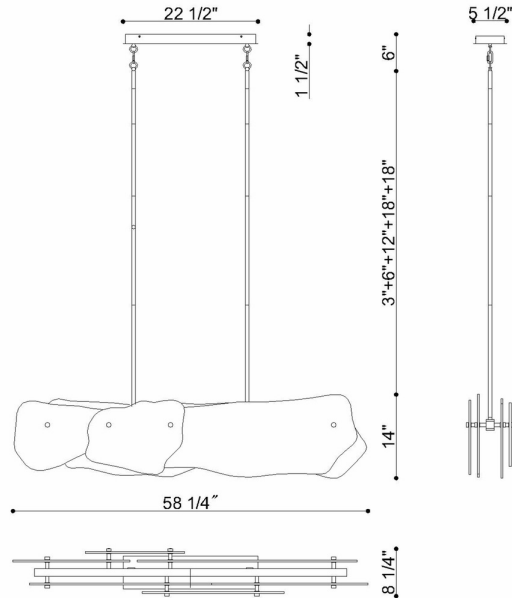

## Grotto, Chandelier, 58", Polished Nickel, Mixed Glass

Item No.  
50461-011

JOB NAME:

DATE:

TYPE:

COMMENTS:

### LIGHT INFORMATION

Light Type Integrated LED

Bulb Socket N/A

Bulb Shape N/A

Bulb Included N/A

CRI 90

Delivered Lumens 1367

Colour Temperature (Kelvin) 3000K

### LIGHT INFORMATION (CONT'D.)

Light Wattage 56

Total Wattage 56

### DIMENSIONS & WEIGHT

Product Width (In) 8.25

Product Height (In) 14

Product Ext (In)

Product Diameter (In)

Product Weight (Lbs) 67

Product Length (In) 58.25