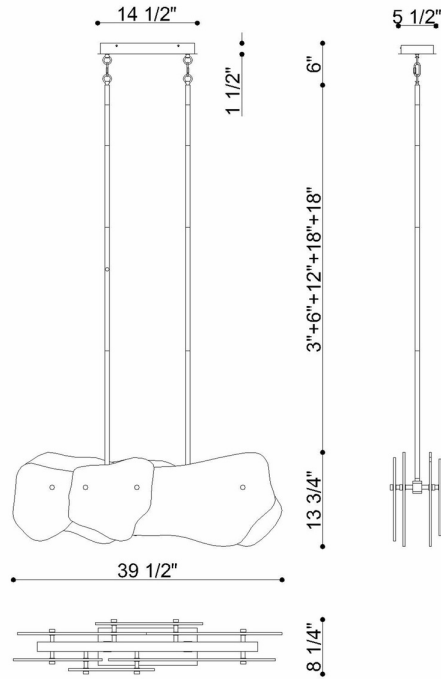

EUROfase

Grotto, Chandelier, 39", Polished Nickel, Mixed Glass

Item No.
50462-018

JOB NAME:

DATE:

TYPE:

COMMENTS:

LIGHT INFORMATION

Light Type Integrated LED

Bulb Socket N/A

Bulb Shape N/A

Bulb Included N/A

CRI 90

Delivered Lumens 1237

Colour Temperature (Kelvin) 3000K

Average Hours LED (L70) 52000

Number of Lights 1

Light Direction Ambient

Dimming Method Triac

Output Voltage 24

Current Type DC

LIGHT INFORMATION (CONT'D.)

Light Wattage 42

Total Wattage 42

DIMENSIONS & WEIGHT

Product Width (In) 8.25

Product Height (In) 13.8

Product Ext (In)

Product Diameter (In)

Product Weight (Lbs) 47.35

Product Length (In) 39.4

INSTALLATION