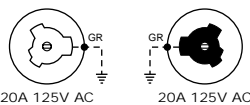

Hospital Products

2 Pole, 3 Wire Grounding

20 Ampere 125 Volts 60 Hz AC only

HUBBELLOCK® Explosion Proof Receptacles and Plugs For Hospital Operating Rooms and All Class 1, Division 1, Group C Atmospheres

IP30
SUITABILITY

Explosion Proof Receptacles

Description	Catalog Numbers
Receptacle with deep conduit 0-1 1/4" (0 to 31.8) adjusting ring and plaster shield.	HBL24310 -
Receptacle only.	HBL24301 -

IP30
SUITABILITY

Explosion Proof Plug

Description	Catalog Number
Plug, with epoxy kit, accepts #12 or #14 type SO cable.	- HBL24312