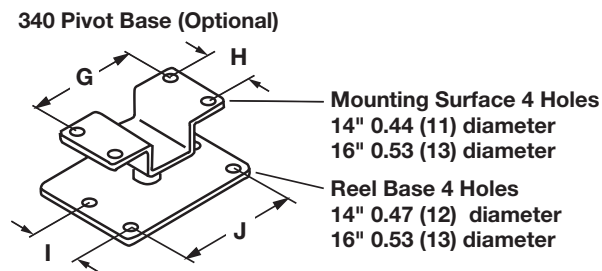

Cable, Cord and Hose Reels

Weatherproof and Static Discharge Reels

Weatherproof Cable and Static Discharge Reels

Description	Cable Feet (m)	Volts AC	Cable Type	Amps	Weight Lbs. (kg)	Catalog Number
14" weatherproof reel.	50 (15.2)	600	14/3 SOW-A	15	55 (24.9)	HBL501431W*
16" weatherproof reel.	50 (15.2)	600	12/3 SOW-A	20	80 (36.3)	HBL501232W*
16" weatherproof reel.	50 (15.2)	600	12/4 SOW-A	16	86 (39.0)	HBL501242W*
16" weatherproof reel.	50 (15.2)	600	10/3 SOW-A	25	86 (39.0)	HBL501032W*
16" weatherproof reel.	50 (15.2)	600	10/4 SOW-A	20	92 (41.7)	HBL501042W*
Static discharge reel.	50 (15.2)	-	Single 3/32" Steel	-	12 (5.4)	HBL50SD
Static discharge reel.	50 (15.2)	-	Single 3/32" Steel Nylon Coated	-	13 (5.9)	HBL50SDN
Static discharge reel.	50 (15.2)**	-	Dual (Y) 3/32" Steel	-	13 (5.9)	HBL50YSD
14" pivot base.	-	-	-	-	5 (2.3)	HBL14PB
16" pivot base.	-	-	-	-	13 (5.9)	HBL16PB
Replacement stop.	-	-	-	-	.2 (.09)	HBLWPBS

Notes: * All weatherproof cable reels are supplied with wire leads and 3/4" N.P.T. hub feed.
 ** 35 ft./10.6m + Dual 15 ft./4.5m for "Y".
 Power supply cable not supplied.

Weatherproof Cable Reels

Listings/Certifications	UL 355 and CSA, C22.2 No. 21.
Environment	Type 4X enclosure, CAN/CSA - C22.2 No. 21. Dry indoor and wet and damp outdoor non-hazardous location.

Specifications

Weatherproof Reel	A	B	C	D	E	F	G	H	I	J
14" reel	6.50" (165)	8.12" (206)	16.25" (413)	13.75" (349)	3.00" (76)	12.19" (310)	3.00" (76)	3.00" (76)	3.00" (76)	6.50" (165)
16" reel	6.50" (165)	9.12" (232)	18.25" (464)	15.75" (400)	3.00" (76)	14.19" (360)	6.00" (152)	6.00" (152)	4.94" (125)	6.50" (165)

HBL501431W

HBL50SD

HBL14PB

Static Discharge Reel

Pivot Base

Pivot base for use only with Weatherproof Cable Reel.