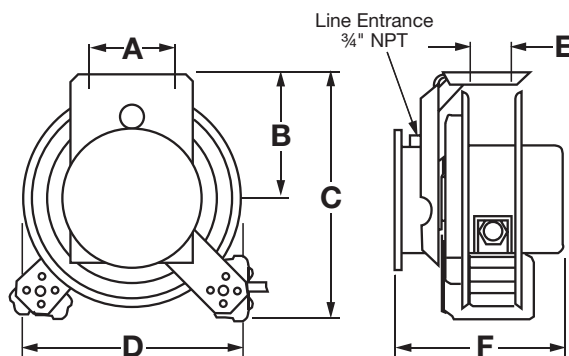

Cable, Cord and Hose Reels

Weatherproof and Static Discharge Reels

Weatherproof Cable and Static Discharge Reels

Description	Cable Feet (m)	Volts AC	Cable Type	Amps	Weight Lbs. (kg)	Catalog Number
14" weatherproof reel.	50 (15.2)	600	14/3 SOW-A	15	55 (24.9)	HBL501431W*
16" weatherproof reel.	50 (15.2)	600	12/3 SOW-A	20	80 (36.3)	HBL501232W*
16" weatherproof reel.	50 (15.2)	600	12/4 SOW-A	16	86 (39.0)	HBL501242W*
16" weatherproof reel.	50 (15.2)	600	10/3 SOW-A	25	86 (39.0)	HBL501032W*
16" weatherproof reel.	50 (15.2)	600	10/4 SOW-A	20	92 (41.7)	HBL501042W*
Static discharge reel.	50 (15.2)	-	Single 3/32" Steel	-	12 (5.4)	HBL50SD
Static discharge reel.	50 (15.2)	-	Single 3/32" Steel Nylon Coated	-	13 (5.9)	HBL50SDN
Static discharge reel.	50 (15.2)**	-	Dual (Y) 3/32" Steel	-	13 (5.9)	HBL50YSD
14" pivot base.	-	-	-	-	5 (2.3)	HBL14PB
16" pivot base.	-	-	-	-	13 (5.9)	HBL16PB
Replacement stop.	-	-	-	-	.2 (.09)	HBLWPBS

Notes: * All weatherproof cable reels are supplied with wire leads and 3/4" N.P.T. hub feed.
 ** 35 ft./10.6m + Dual 15 ft./4.5m for "Y".
 Power supply cable not supplied.

Weatherproof Cable Reels

Listings/Certifications	UL 355 and CSA, C22.2 No. 21.
Environment	Type 4X enclosure, CAN/CSA - C22.2 No. 21. Dry indoor and wet and damp outdoor non-hazardous location.

Specifications

Weatherproof Reel	A	B	C	D	E	F	G	H	I	J
14" reel	6.50" (165)	8.12" (206)	16.25" (413)	13.75" (349)	3.00" (76)	12.19" (310)	3.00" (76)	3.00" (76)	3.00" (76)	6.50" (165)
16" reel	6.50" (165)	9.12" (232)	18.25" (464)	15.75" (400)	3.00" (76)	14.19" (360)	6.00" (152)	6.00" (152)	4.94" (125)	6.50" (165)