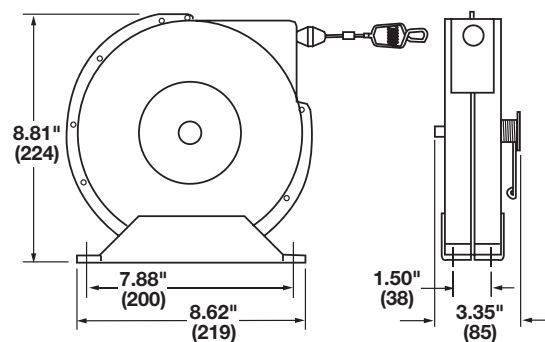

Cable, Cord and Hose Reels

Weatherproof and Static Discharge Reels

Weatherproof Cable and Static Discharge Reels

Description	Cable Feet (m)	Volts AC	Cable Type	Amps	Weight Lbs. (kg)	Catalog Number
14" weatherproof reel.	50 (15.2)	600	14/3 SOW-A	15	55 (24.9)	HBL501431W*
16" weatherproof reel.	50 (15.2)	600	12/3 SOW-A	20	80 (36.3)	HBL501232W*
16" weatherproof reel.	50 (15.2)	600	12/4 SOW-A	16	86 (39.0)	HBL501242W*
16" weatherproof reel.	50 (15.2)	600	10/3 SOW-A	25	86 (39.0)	HBL501032W*
16" weatherproof reel.	50 (15.2)	600	10/4 SOW-A	20	92 (41.7)	HBL501042W*
Static discharge reel.	50 (15.2)	-	Single 3/32" Steel	-	12 (5.4)	HBL50SD
Static discharge reel.	50 (15.2)	-	Single 3/32" Steel Nylon Coated	-	13 (5.9)	HBL50SDN
Static discharge reel.	50 (15.2)**	-	Dual (Y) 3/32" Steel	-	13 (5.9)	HBL50YSD
14" pivot base.	-	-	-	-	5 (2.3)	HBL14PB
16" pivot base.	-	-	-	-	13 (5.9)	HBL16PB
Replacement stop.	-	-	-	-	.2 (.09)	HBLWPBS

Notes: * All weatherproof cable reels are supplied with wire leads and 3/4" N.P.T. hub feed.
 ** 35 ft./10.6m + Dual 15 ft./4.5m for "Y".
 Power supply cable not supplied.

Weatherproof Cable Reels

Listings/Certifications	UL 355 and CSA, C22.2 No. 21.
Environment	Type 4X enclosure, CAN/CSA - C22.2 No. 21. Dry indoor and wet and damp outdoor non-hazardous location.

Specifications

Weatherproof Reel	A	B	C	D	E	F	G	H	I	J
14" reel	6.50" (165)	8.12" (206)	16.25" (413)	13.75" (349)	3.00" (76)	12.19" (310)	3.00" (76)	3.00" (76)	3.00" (76)	6.50" (165)
16" reel	6.50" (165)	9.12" (232)	18.25" (464)	15.75" (400)	3.00" (76)	14.19" (360)	6.00" (152)	6.00" (152)	4.94" (125)	6.50" (165)

HBL501431W

HBL50SD

HBL14PB

Static Discharge Reel

Pivot Base

Pivot base for use only with Weatherproof Cable Reel.