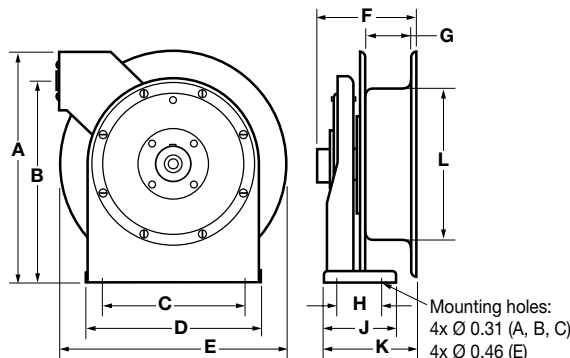

Air/Water Hose Reels

HBLHR2535

Description	Cable Feet (m)	Max Pressure Psi	Frame Size	Input Hose Fitting (NPTF)	O.D. Inch (mm)	Weight Lbs. (kg)	Catalog Number
Low pressure 1/4" ID.	35 (10.7)	300	A	1/4	0.51 (13.0)	24 (10.9)	HBLHR2535
	50 (15.2)	300	B	1/4	0.51 (13.0)	26 (11.8)	HBLHR2550
Low pressure 3/8" ID.	25 (7.6)	300	A	3/8	0.65 (16.5)	23 (10.4)	HBLHR3825
	50 (15.2)	300	C	3/8	0.65 (16.5)	36 (16.3)	HBLHR3850
	70 (21.3)	300	E	3/8	0.65 (16.5)	50 (22.7)	HBLHR3870
Low pressure 1/2" ID.	35 (10.7)	300	C	3/8	0.77 (19.6)	38 (17.2)	HBLHR5035
	50 (15.2)	300	E	3/8	0.77 (19.6)	44 (20.0)	HBLHR5050

Static Discharge Reels

HBL50SD

Description	Cable Feet (m)	Cable Type	Weight Lbs. (kg)	Catalog Number
Static discharge reel.	50 (15.2)	Single 3/32" Steel	12 (5.4)	HBL50SD
Static discharge reel.	50 (15.2)	Single 3/32" Steel Nylon Coated	13 (5.9)	HBL50SDN
Static discharge reel.	50 (15.2)*	Dual (Y) 3/32" Steel	13 (5.9)	HBL50YSD

Note: *35 ft. (10.6m) + Dual 15 ft. (4.5m) for "Y".

Dimensions

Frame size	A	B	C	D	E	F	G	H	J	K	L	M
A	12.88 (327)	11.25 (286)	8.00 (203)	9.88 (250)	12.13 (308)	5.50 (140)	2.50 (64)	2.50 (64)	4.00 (102)	5.09 (132)	8.38 (213)	—
B	14.50 (368)	12.81 (325)	9.75 (248)	11.25 (285)	13.75 (349)	6.19 (157)	3.16 (80)	2.50 (64)	4.00 (102)	5.88 (149)	8.38 (213)	—
C	17.50 (445)	15.63 (286)	9.75 (248)	11.25 (285)	16.50 (419)	6.19 (157)	3.16 (80)	2.50 (64)	4.00 (102)	5.88 (149)	10.25 (260)	—
E	20.38 (518)	18.12 (460)	7.88 (200)	9.45 (240)	19.00 (483)	6.63 (168)	3.35 (85)	3.86 (98)	5.43 (138)	6.10 (155)	11.00 (280)	9.5 (241)

Air/Water Hose Reels

Static Discharge Reel

Dimensions in Inches (mm)