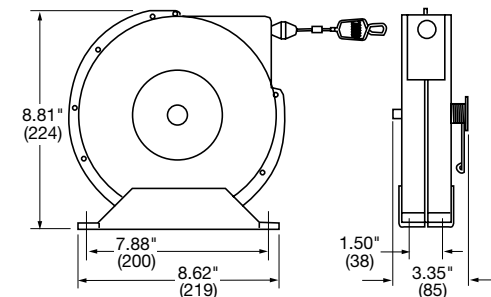

Air/Water Hose Reels

HBLHR2535

Description	Cable Feet (m)	Max Pressure Psi	Frame Size	Input Hose Fitting (NPTF)	O.D. Inch (mm)	Weight Lbs. (kg)	Catalog Number
Low pressure 1/4" ID.	35 (10.7)	300	A	1/4	0.51 (13.0)	24 (10.9)	HBLHR2535
	50 (15.2)	300	B	1/4	0.51 (13.0)	26 (11.8)	HBLHR2550
Low pressure 3/8" ID.	25 (7.6)	300	A	3/8	0.65 (16.5)	23 (10.4)	HBLHR3825
	50 (15.2)	300	C	3/8	0.65 (16.5)	36 (16.3)	HBLHR3850
	70 (21.3)	300	E	3/8	0.65 (16.5)	50 (22.7)	HBLHR3870
Low pressure 1/2" ID.	35 (10.7)	300	C	3/8	0.77 (19.6)	38 (17.2)	HBLHR5035
	50 (15.2)	300	E	3/8	0.77 (19.6)	44 (20.0)	HBLHR5050

Static Discharge Reels

HBL50SD

Description	Cable Feet (m)	Cable Type	Weight Lbs. (kg)	Catalog Number
Static discharge reel.	50 (15.2)	Single 3/32" Steel	12 (5.4)	HBL50SD
Static discharge reel.	50 (15.2)	Single 3/32" Steel Nylon Coated	13 (5.9)	HBL50SDN
Static discharge reel.	50 (15.2)*	Dual (Y) 3/32" Steel	13 (5.9)	HBL50YSD

Note: *35 ft. (10.6m) + Dual 15 ft. (4.5m) for "Y".

Dimensions

Frame size	A	B	C	D	E	F	G	H	J	K	L	M
A	12.88 (327)	11.25 (286)	8.00 (203)	9.88 (250)	12.13 (308)	5.50 (140)	2.50 (64)	2.50 (64)	4.00 (102)	5.09 (132)	8.38 (213)	—
B	14.50 (368)	12.81 (325)	9.75 (248)	11.25 (285)	13.75 (349)	6.19 (157)	3.16 (80)	2.50 (64)	4.00 (102)	5.88 (149)	8.38 (213)	—
C	17.50 (445)	15.63 (286)	9.75 (248)	11.25 (285)	16.50 (419)	6.19 (157)	3.16 (80)	2.50 (64)	4.00 (102)	5.88 (149)	10.25 (260)	—
E	20.38 (518)	18.12 (460)	7.88 (200)	9.45 (240)	19.00 (483)	6.63 (168)	3.35 (85)	3.86 (98)	5.43 (138)	6.10 (155)	11.00 (280)	9.5 (241)

Air/Water Hose Reels

Static Discharge Reel

Dimensions in Inches (mm)