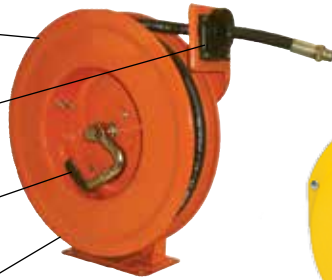

Spring rewind and ratchet lock

Multi-position four roller guide and adjustable hose stop

Full flow shafts and swivels assure maximum product delivery

Constructed of rugged steel, baked polyester finish components

HBLHR2535

HBL50SD

Steel construction

Compact design minimizes required installation space

Available with steel or nylon coated steel cable

Large grounding jaw clamp provides low resistant ground termination

Air/Water Hose Reels

HBLHR2535

Description	Cable Feet (m)	Max Pressure Psi	Frame Size	Input Hose Fitting (NPTF)	O.D. Inch (mm)	Weight Lbs. (kg)	Catalog Number
Low pressure 1/4" ID.	35 (10.7)	300	A	1/4	0.51 (13.0)	24 (10.9)	HBLHR2535
	50 (15.2)	300	B	1/4	0.51 (13.0)	26 (11.8)	HBLHR2550
Low pressure 3/8" ID.	25 (7.6)	300	A	3/8	0.65 (16.5)	23 (10.4)	HBLHR3825
	50 (15.2)	300	C	3/8	0.65 (16.5)	36 (16.3)	HBLHR3850
	70 (21.3)	300	E	3/8	0.65 (16.5)	50 (22.7)	HBLHR3870
Low pressure 1/2" ID.	35 (10.7)	300	C	3/8	0.77 (19.6)	38 (17.2)	HBLHR5035
	50 (15.2)	300	E	3/8	0.77 (19.6)	44 (20.0)	HBLHR5050

Static Discharge Reels

HBL50SD

Description	Cable Feet (m)	Cable Type	Weight Lbs. (kg)	Catalog Number
Static discharge reel.	50 (15.2)	Single 3/32" Steel	12 (5.4)	HBL50SD
Static discharge reel.	50 (15.2)	Single 3/32" Steel Nylon Coated	13 (5.9)	HBL50SDN
Static discharge reel.	50 (15.2)*	Dual (Y) 3/32" Steel	13 (5.9)	HBL50YSD