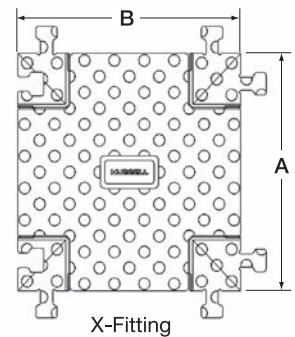

HBLTRED5B

HBLTRED5YB

HBLTRED5XB

TredTrak® System

Description	A	B	C	Channel		Weight lbs. (kg)	Catalog Number
	Length in. (mm)	Width in. (mm)	Height in. (mm)	Width in. (mm)	Height in. (mm)		
5 Channel TredTrak®, blue and yellow.	36.0" (914)	17.5" (445)	1.95" (50)	1.30" (33)	1.30" (33)	21.15 (9.6)	HBLTRED5B
5 Channel TredTrak® end caps (pair only), yellow.	5.5" (139)	17.5" (445)	1.95" (50)	1.30" (33)	1.30" (33)	6.40 (2.9)	HBLTRED5ECB (Female end)
	5.5" (139)	17.5" (445)	1.95" (50)	1.30" (33)	1.30" (33)	6.40 (2.9)	(Male end)
5 Channel TredTrak® female end caps (2 females), yellow.	5.5" (139)	17.5" (445)	1.95" (50)	1.30" (33)	1.30" (33)	6.40 (2.9)	HBLTRED5ECFB
5 Channel "X" fitting, blue and yellow.	17.5" (445)	17.5" (445)	1.95" (50)	1.30" (33)	1.30" (33)	14.25 (6.5)	HBLTRED5XB
5 Channel "Y" fitting, blue and yellow.	17.5" (445)	17.5" (445)	1.95" (50)	1.30" (33)	1.30" (33)	13.95 (6.3)	HBLTRED5YB

Specifications

Material	Polyurethane.
Operating Temperature	-40°F to +120°F (-40°C to +49°C).
Hinge Material	Reinforced fiberglass.
Safety Symbols	Per ANSI Z535.3.

Load Capacity

Product	Test Fixture Footprint Inches (mm)	Measured Load lbs. (N) +/- 20%	
		70°F (21°C)	120°F (49°C)
TredTrak	6.9" x 17.3" (175 X 439)	10,500 (46,700)	6,500 (28,900)
"X" Fitting	6.9" x 17.3" (175 X 439)	2,900 (12,900)	2,300 (10,230)
"Y" Fitting	6.9" x 17.3" (175 X 439)	2,900 (12,900)	2,300 (10,230)

Dimensions in Inches (mm)