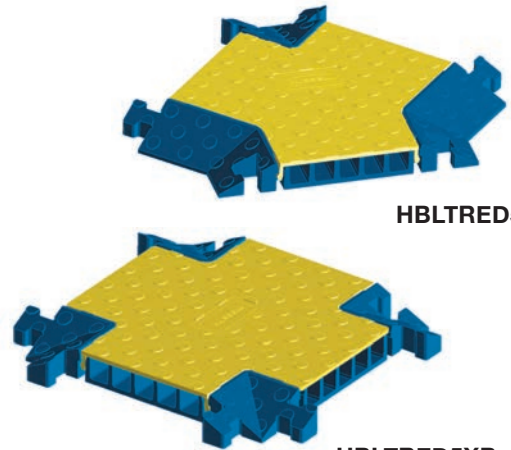

HBLTRED5B

HBLTRED5YB

HBLTRED5XB

TredTrak® System

Description	A	B	C	Channel		Weight lbs. (kg)	Catalog Number
	Length in. (mm)	Width in. (mm)	Height in. (mm)	Width in. (mm)	Height in. (mm)		
5 Channel TredTrak®, blue and yellow.	36.0" (914)	17.5" (445)	1.95" (50)	1.30" (33)	1.30" (33)	21.15 (9.6)	HBLTRED5B
5 Channel TredTrak® end caps (pair only), yellow.	5.5" (139)	17.5" (445)	1.95" (50)	1.30" (33)	1.30" (33)	6.40 (2.9)	HBLTRED5ECB (Female end)
	5.5" (139)	17.5" (445)	1.95" (50)	1.30" (33)	1.30" (33)	6.40 (2.9)	(Male end)
5 Channel TredTrak® female end caps (2 females), yellow.	5.5" (139)	17.5" (445)	1.95" (50)	1.30" (33)	1.30" (33)	6.40 (2.9)	HBLTRED5ECFB
5 Channel "X" fitting, blue and yellow.	17.5" (445)	17.5" (445)	1.95" (50)	1.30" (33)	1.30" (33)	14.25 (6.5)	HBLTRED5XB
5 Channel "Y" fitting, blue and yellow.	17.5" (445)	17.5" (445)	1.95" (50)	1.30" (33)	1.30" (33)	13.95 (6.3)	HBLTRED5YB

Specifications

Material	Polyurethane.
Operating Temperature	-40°F to +120°F (-40°C to +49°C).
Hinge Material	Reinforced fiberglass.
Safety Symbols	Per ANSI Z535.3.

Load Capacity

Product	Test Fixture Footprint Inches (mm)	Measured Load lbs. (N) +/- 20%	
		70°F (21°C)	120°F (49°C)
TredTrak	6.9" x 17.3" (175 X 439)	10,500 (46,700)	6,500 (28,900)
"X" Fitting	6.9" x 17.3" (175 X 439)	2,900 (12,900)	2,300 (10,230)
"Y" Fitting	6.9" x 17.3" (175 X 439)	2,900 (12,900)	2,300 (10,230)