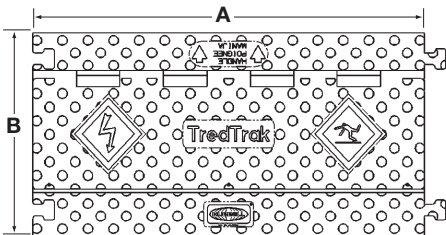

HBLTRED5B

HBLTRED5YB

HBLTRED5XB

TredTrak® System

Description	A	B	C	Channel		Weight lbs. (kg)	Catalog Number
	Length in. (mm)	Width in. (mm)	Height in. (mm)	Width in. (mm)	Height in. (mm)		
5 Channel TredTrak®, blue and yellow.	36.0" (914)	17.5" (445)	1.95" (50)	1.30" (33)	1.30" (33)	21.15 (9.6)	HBLTRED5B
5 Channel TredTrak® end caps (pair only), yellow.	5.5" (139)	17.5" (445)	1.95" (50)	1.30" (33)	1.30" (33)	6.40 (2.9)	HBLTRED5ECB (Female end)
	5.5" (139)	17.5" (445)	1.95" (50)	1.30" (33)	1.30" (33)	6.40 (2.9)	(Male end)
5 Channel TredTrak® female end caps (2 females), yellow.	5.5" (139)	17.5" (445)	1.95" (50)	1.30" (33)	1.30" (33)	6.40 (2.9)	HBLTRED5ECFB
5 Channel "X" fitting, blue and yellow.	17.5" (445)	17.5" (445)	1.95" (50)	1.30" (33)	1.30" (33)	14.25 (6.5)	HBLTRED5XB
5 Channel "Y" fitting, blue and yellow.	17.5" (445)	17.5" (445)	1.95" (50)	1.30" (33)	1.30" (33)	13.95 (6.3)	HBLTRED5YB

Specifications

Material	Polyurethane.
Operating Temperature	-40°F to +120°F (-40°C to +49°C).
Hinge Material	Reinforced fiberglass.
Safety Symbols	Per ANSI Z535.3.

Load Capacity

Product	Test Fixture Footprint Inches (mm)	Measured Load lbs. (N) +/- 20%	
		70°F (21°C)	120°F (49°C)
TredTrak	6.9" x 17.3" (175 X 439)	10,500 (46,700)	6,500 (28,900)
"X" Fitting	6.9" x 17.3" (175 X 439)	2,900 (12,900)	2,300 (10,230)
"Y" Fitting	6.9" x 17.3" (175 X 439)	2,900 (12,900)	2,300 (10,230)

Dimensions in Inches (mm)