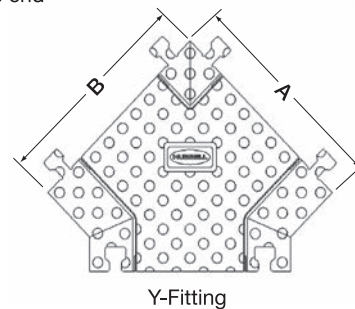

HBLTRED5B

HBLTRED5YB

HBLTRED5XB

TredTrak® System

Description	A	B	C	Channel		Weight lbs. (kg)	Catalog Number
	Length in. (mm)	Width in. (mm)	Height in. (mm)	Width in. (mm)	Height in. (mm)		
5 Channel TredTrak®, blue and yellow.	36.0" (914)	17.5" (445)	1.95" (50)	1.30" (33)	1.30" (33)	21.15 (9.6)	HBLTRED5B
5 Channel TredTrak® end caps (pair only), yellow.	5.5" (139)	17.5" (445)	1.95" (50)	1.30" (33)	1.30" (33)	6.40 (2.9)	HBLTRED5ECB (Female end)
	5.5" (139)	17.5" (445)	1.95" (50)	1.30" (33)	1.30" (33)	6.40 (2.9)	(Male end)
5 Channel TredTrak® female end caps (2 females), yellow.	5.5" (139)	17.5" (445)	1.95" (50)	1.30" (33)	1.30" (33)	6.40 (2.9)	HBLTRED5ECFB
5 Channel "X" fitting, blue and yellow.	17.5" (445)	17.5" (445)	1.95" (50)	1.30" (33)	1.30" (33)	14.25 (6.5)	HBLTRED5XB
5 Channel "Y" fitting, blue and yellow.	17.5" (445)	17.5" (445)	1.95" (50)	1.30" (33)	1.30" (33)	13.95 (6.3)	HBLTRED5YB

Specifications

Material	Polyurethane.
Operating Temperature	-40°F to +120°F (-40°C to +49°C).
Hinge Material	Reinforced fiberglass.
Safety Symbols	Per ANSI Z535.3.

Load Capacity

Product	Test Fixture Footprint Inches (mm)	Measured Load lbs. (N) +/- 20%	
		70°F (21°C)	120°F (49°C)
TredTrak	6.9" x 17.3" (175 X 439)	10,500 (46,700)	6,500 (28,900)
"X" Fitting	6.9" x 17.3" (175 X 439)	2,900 (12,900)	2,300 (10,230)
"Y" Fitting	6.9" x 17.3" (175 X 439)	2,900 (12,900)	2,300 (10,230)

Dimensions in Inches (mm)