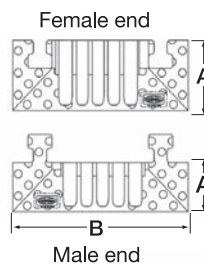

HBLTRED5B

HBLTRED5YB

HBLTRED5XB

TredTrak® System

Description	A	B	C	Channel		Weight lbs. (kg)	Catalog Number
	Length in. (mm)	Width in. (mm)	Height in. (mm)	Width in. (mm)	Height in. (mm)		
5 Channel TredTrak®, blue and yellow.	36.0" (914)	17.5" (445)	1.95" (50)	1.30" (33)	1.30" (33)	21.15 (9.6)	HBLTRED5B
5 Channel TredTrak® end caps (pair only), yellow.	5.5" (139)	17.5" (445)	1.95" (50)	1.30" (33)	1.30" (33)	6.40 (2.9)	HBLTRED5ECB (Female end)
	5.5" (139)	17.5" (445)	1.95" (50)	1.30" (33)	1.30" (33)	6.40 (2.9)	(Male end)
5 Channel TredTrak® female end caps (2 females), yellow.	5.5" (139)	17.5" (445)	1.95" (50)	1.30" (33)	1.30" (33)	6.40 (2.9)	HBLTRED5ECFB
5 Channel "X" fitting, blue and yellow.	17.5" (445)	17.5" (445)	1.95" (50)	1.30" (33)	1.30" (33)	14.25 (6.5)	HBLTRED5XB
5 Channel "Y" fitting, blue and yellow.	17.5" (445)	17.5" (445)	1.95" (50)	1.30" (33)	1.30" (33)	13.95 (6.3)	HBLTRED5YB

Specifications

Material	Polyurethane.
Operating Temperature	-40°F to +120°F (-40°C to +49°C).
Hinge Material	Reinforced fiberglass.
Safety Symbols	Per ANSI Z535.3.

Load Capacity

Product	Test Fixture Footprint Inches (mm)	Measured Load lbs. (N) +/- 20%	
		70°F (21°C)	120°F (49°C)
TredTrak	6.9" x 17.3" (175 X 439)	10,500 (46,700)	6,500 (28,900)
"X" Fitting	6.9" x 17.3" (175 X 439)	2,900 (12,900)	2,300 (10,230)
"Y" Fitting	6.9" x 17.3" (175 X 439)	2,900 (12,900)	2,300 (10,230)

Dimensions in Inches (mm)