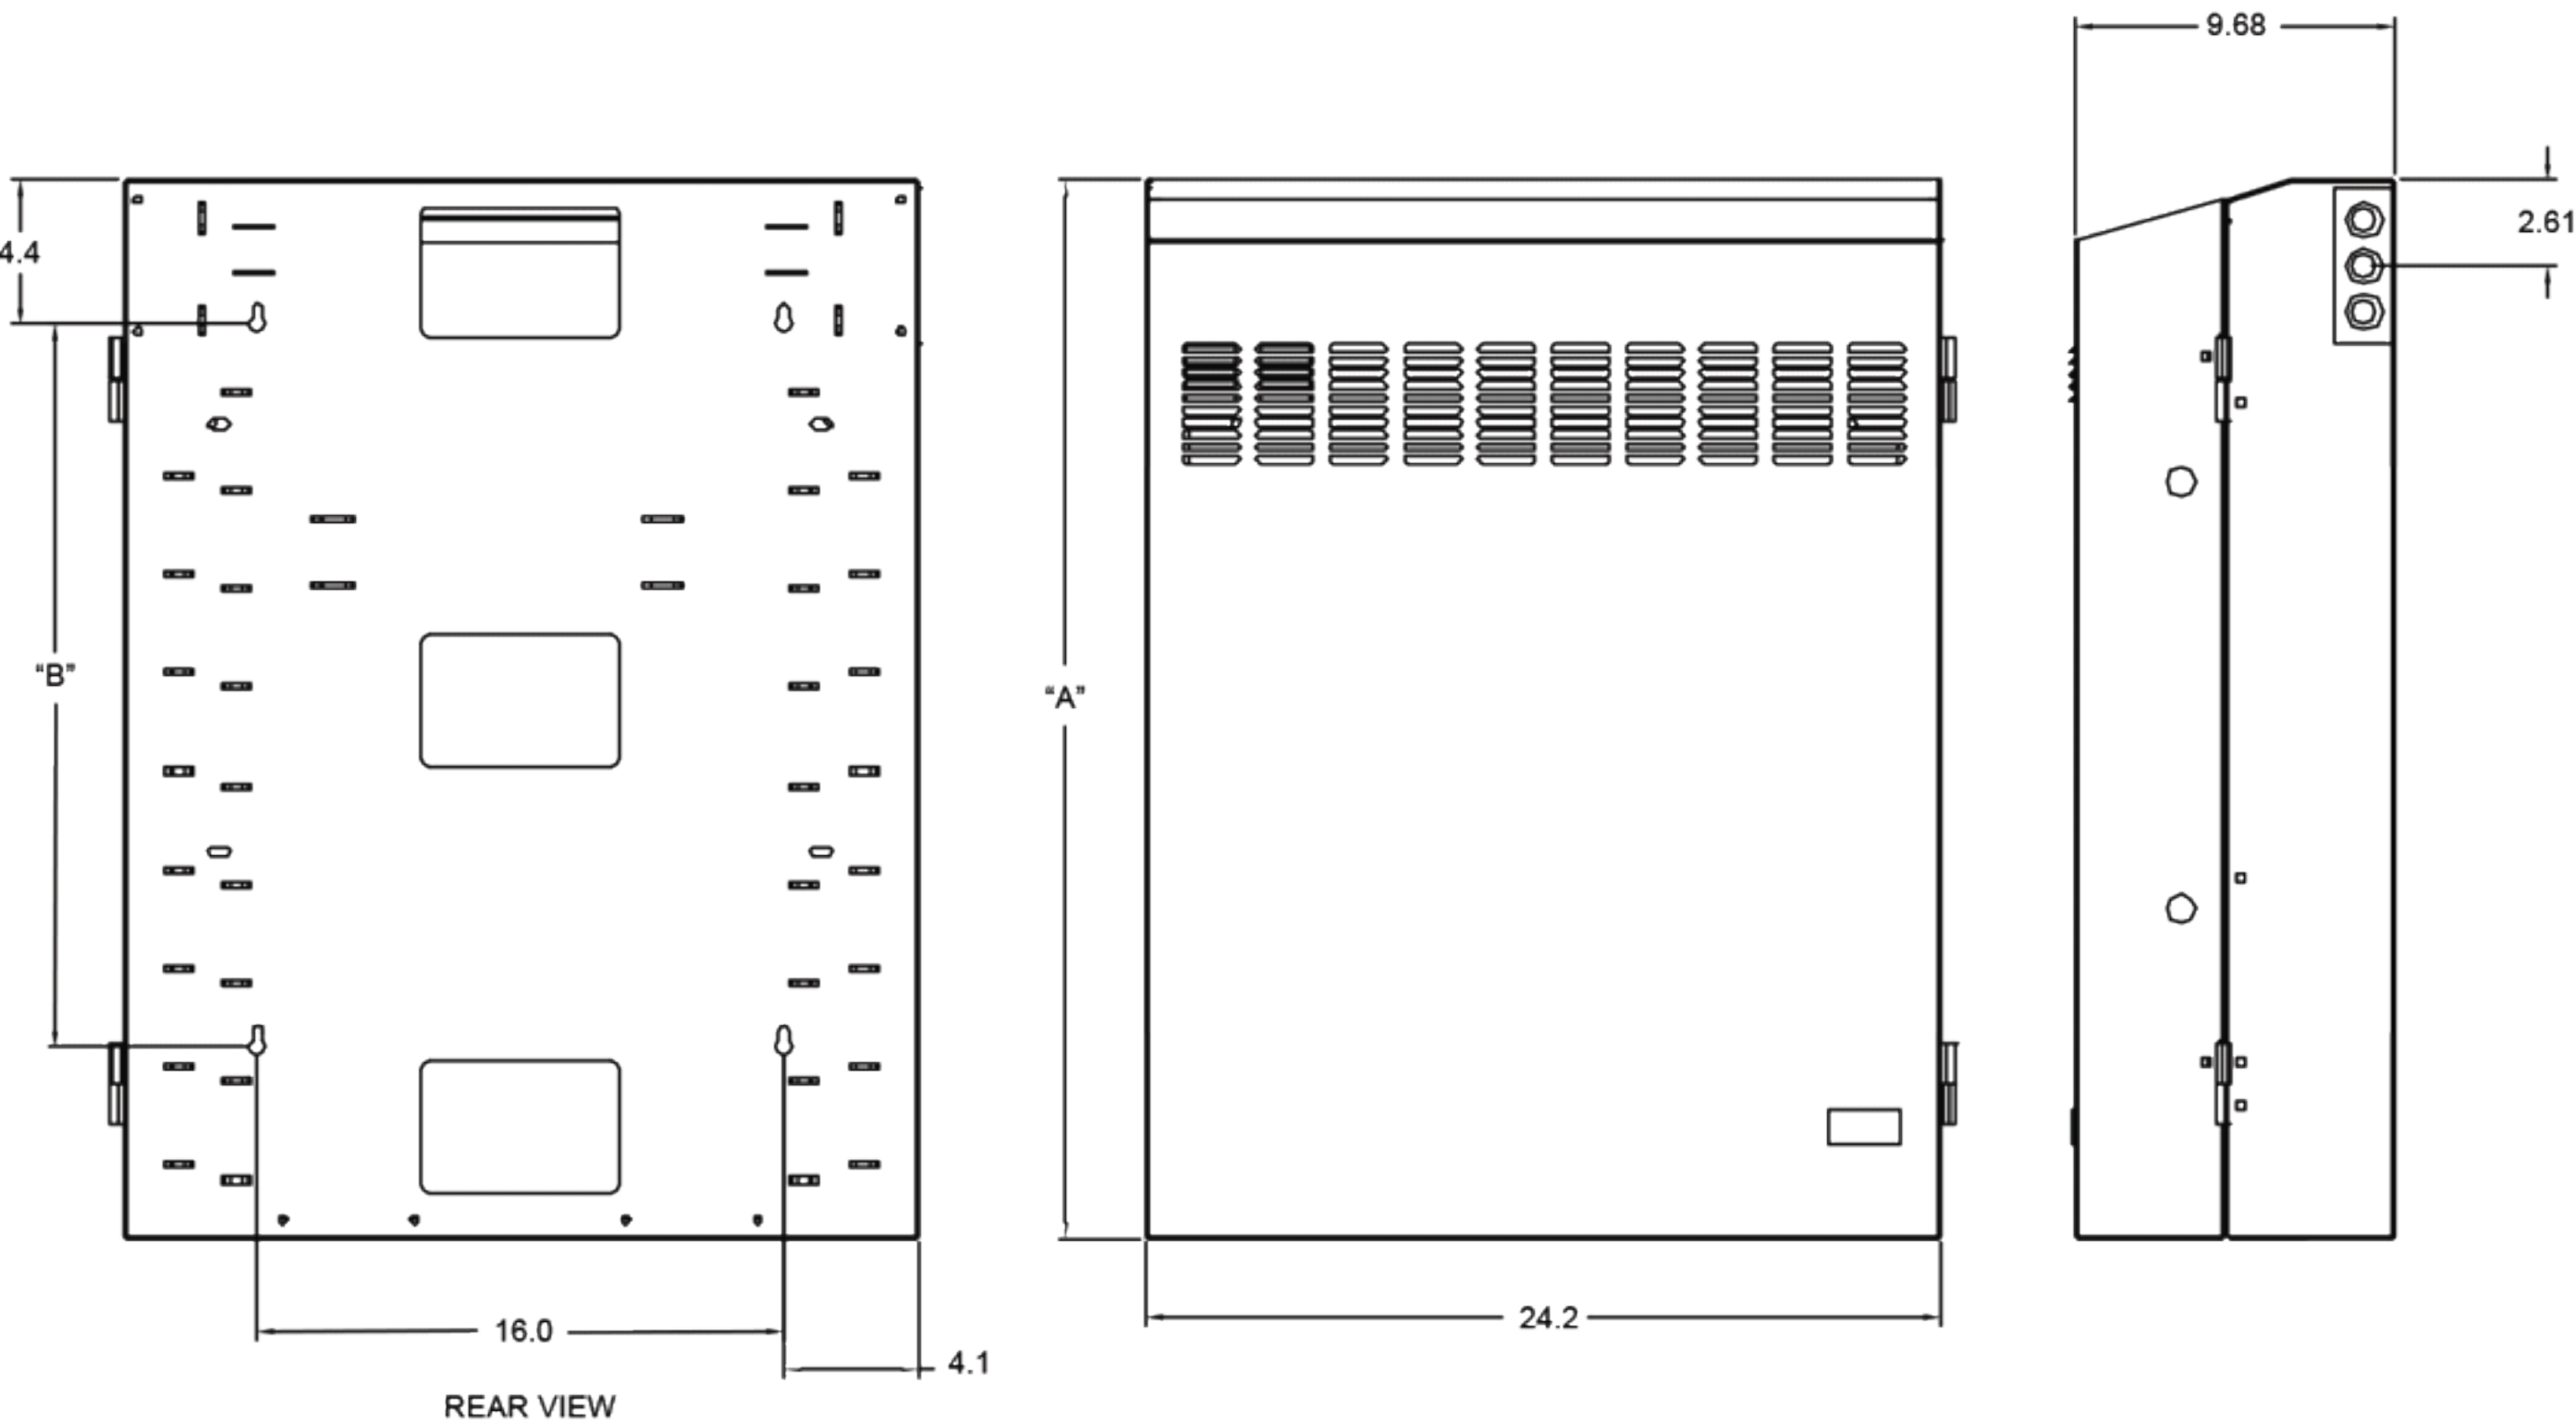

Switch Capacity	Max. Hub Depth	Height	Width	Depth	Color	Catalog No.
2U	14" (356)	32" (818)	24.2" (615)	7" (178)	Light gray	RE2
2U	14" (356)	32" (818)	24.2" (615)	7" (178)	Black	RE2B
5U	14" (356)	32" (818)	24.2" (615)	10" (254)	Light gray	RE4
5U	14" (356)	32" (818)	24.2" (615)	10" (254)	Black	RE4B
5U	22" (559)	42" (1067)	24.2" (615)	10" (254)	Light gray	RE4X
5U	22" (559)	42" (1067)	24.2" (615)	10" (254)	Black	RE4XB

Order Information

User-Configurable Version

- Delivery: 1 base/rear section and 1 front door with 2 locks (NSQ tool) (IDF24 has only 1 lock).

RWU	Height	Width	Depth	Color	Catalog No.
2U	24" (600)	24.2" (615)	7" (178)	Light Gray	IDF24L*
2U	24" (600)	24.2" (615)	10" (254)	Light Gray	IDF24
4U	32" (813)	24.2" (615)	10" (254)	Light Gray	IDF32
6U	42" (1067)	24.2" (615)	10" (254)	Light Gray	IDF42

* Front door includes Cat60 key locks.

NOTE: IDF24L and IDF24 do not use the same base section, knock-out patterns are different.

Usable Rack Space

	Total	Switch	Panels
RE2	4	2	2
RE4	9	5	4
RE4X	9	5	4

DIMENSIONS