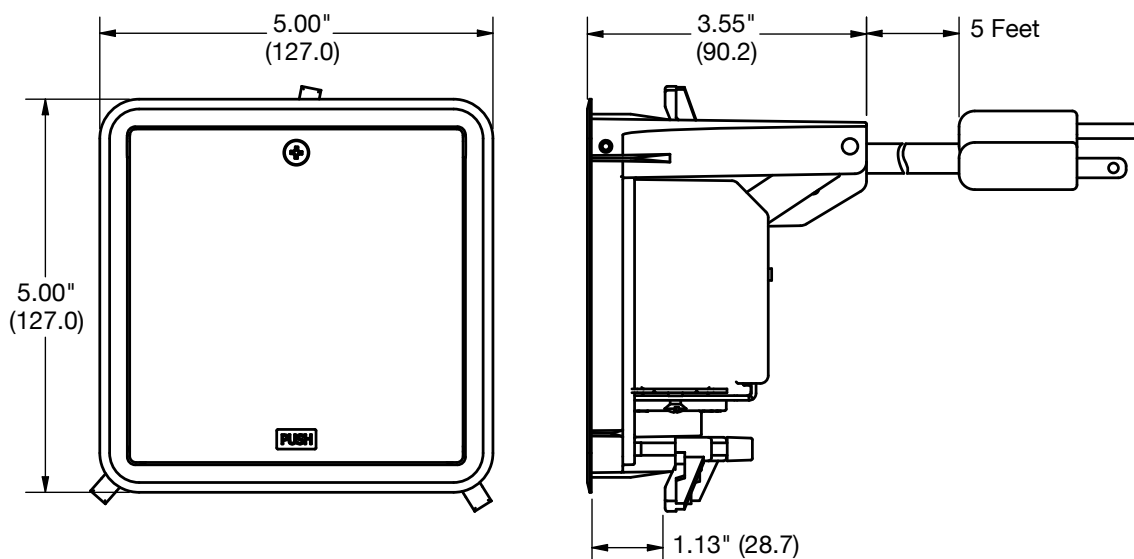

Two 15A, 125V receptacles and two total 3A USB ports are supplied in this one device, reducing the need for multiple receptacles and minimizing work surface intrusions.

Installation is simple and only requires a jig-saw or similar saw plus a screwdriver. The unit is supplied with a 5 foot cord with a molded plug end allowing it to be installed with ease. Designed to be installed into existing desks or by a furniture manufacture. The Hubbell 2X2 USB Work Surface Pop-Up Box is ideally suited for any work surface application.

FEATURES

- 15A duplex with two USB charging ports, 3A charging capacity
- 5', pre-wired, 12 gauge, 3 wire electrical cord - making it excellent for conference rooms or classrooms that are frequently rearranged
- Tamper-resistant receptacle
- Gas-spring actuation for smooth opening and closing
- Die cast aluminum construction
- Rated for +10,000 open/close cycles
- Simple three-screw installation
- Unobtrusive low profile flange at 0.05"
- LED power-indicating light
- Easily replaceable receptacle

SPECIFICATIONS

- cULus
- Listed to UL962A for Furniture Power Distribution Units

HUBBELL WIRING SYSTEMS

ORDERING INFORMATION

2X2 USB WORK SURFACE POP-UP BOX

Surface Dimensions	Cut out dimensions	Product Depth	Maximum Surface Thickness	Finish	Catalog Number
5" x 5"	4.62" x 4.62"	3.55"	1.125"	Brushed Aluminum	WSBUSB2X2ALU
5" x 5"	4.62" x 4.62"	3.55"	1.125"	Black Powder Coat	WSBUSB2X2BLK

ELECTRICAL SPECIFICATIONS

Voltage	Current	USB Charging Current	Plug Type	Cord Length
125V	15A	3A	NEMA 5-15P	5 Feet

DIMENSIONS Inches (mm)

HUBBELL[®]
Wiring Systems

www.hubbell-wiring.com