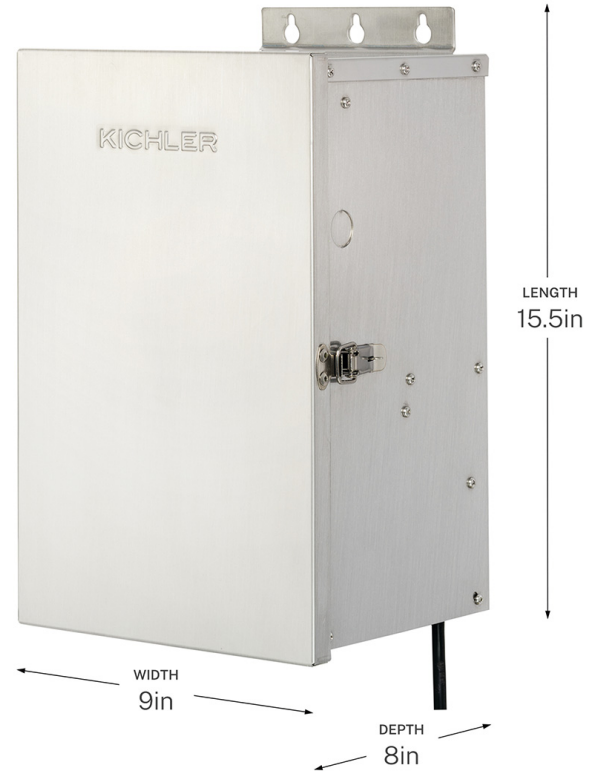

SPECIFICATIONS

Certifications/Qualifications	
ADA Compliant	No
Prop65	Yes
Location Rating	Wet
	kichler.com/warranty
Dimensions	
Height	8"
Length	15.5"
Depth	8"
Weight	42.13 LBS
Electrical	
Input Voltage	120 V
Light Source	
Max Wattage/Range	900
Dimmable	No
Mounting/Installation	
Interior/Exterior	Exterior Product
Mounting Style	Wall
Mounting Weight	42.13 LBS
Modular	No
Lead Wire Length	72

FIXTURE ATTRIBUTES

Housing/Glass	
Primary Material	Stainless Steel
Product/Ordering Information	
SKU	15PC900SS
Finish	Stainless Steel
UPC	783927077385
Finishes	
 Stainless Steel	

ALSO IN THIS FAMILY

15PC150SS