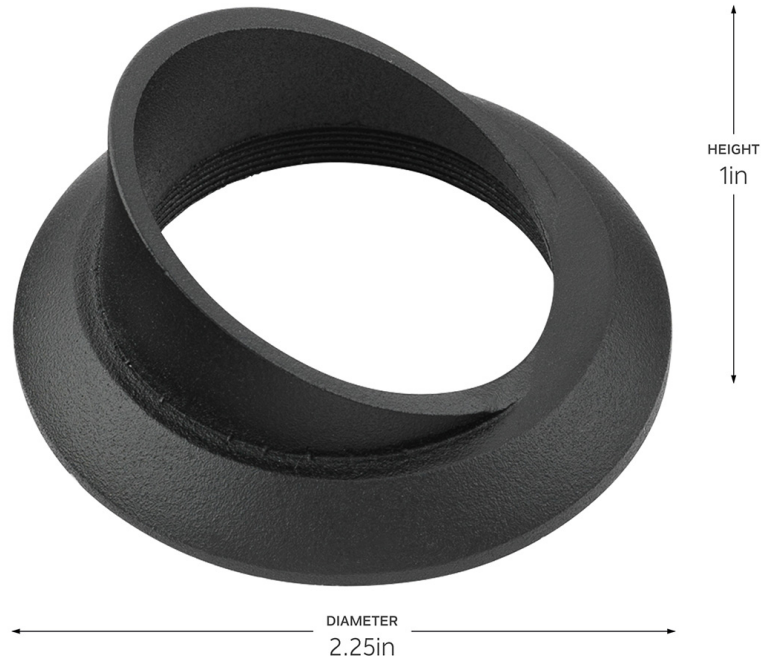

SPECIFICATIONS

Certifications/Qualifications	
Prop65	Yes kichler.com/warranty
Dimensions	
Height	1"
Weight	0.25 LBS
Light Source	
Dimmable	No
Mounting/Installation	
Interior/Exterior	Exterior Product
Mountable On Wall Or Ceiling	No
Mounting Weight	0.25 LBS
Modular	No

FIXTURE ATTRIBUTES

Housing/Glass	
Primary Material	Brass
Shade Included	No

Product/Ordering Information	
SKU	16142BKB
Finish	Black Brass
UPC	783927055888

Finishes

-  Black Brass
-  Centennial Brass
-  Stainless Steel