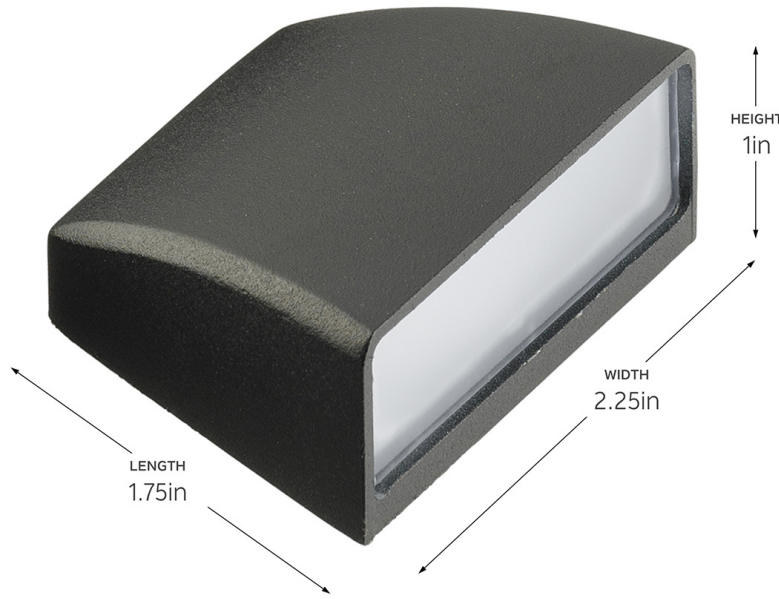

SPECIFICATIONS

Certifications/Qualifications

Prop65 Yes
kichler.com/warranty

Dimensions

Height 1"
Length 1.75"
Width 2.25"
Weight 0.3 LBS

Light Source

Dimmable No

Mounting/Installation

Interior/Exterior Exterior Product
Mountable On Wall Or Ceiling No
Mounting Weight 0.3 LBS
Modular No

FIXTURE ATTRIBUTES

Housing/Glass

Primary Material Brass
Shade Included No

Product/Ordering Information

Sku 16143BKB
Finish Black Brass
UPC 783927055895

Finishes

- Black Brass
- Centennial Brass
- Stainless Steel

ALSO IN THIS FAMILY

15764BKT30R

15774AZT30R