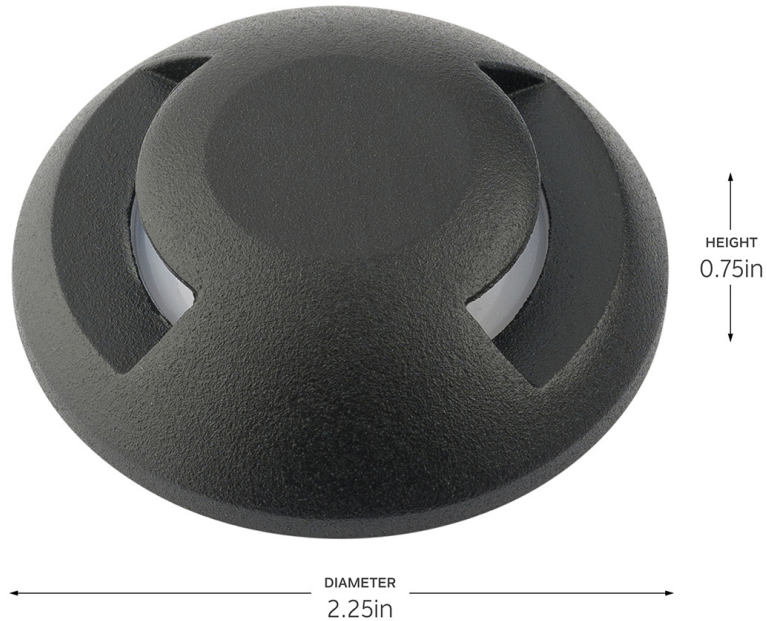

SPECIFICATIONS

Certifications/Qualifications

Prop65 Yes
kichler.com/warranty

Dimensions

Height 0.75"
Weight 0.25 LBS

Light Source

Dimmable No

Mounting/Installation

Interior/Exterior Exterior Product
Mountable On Wall Or Ceiling No
Mounting Weight 0.25 LBS
Modular No

FIXTURE ATTRIBUTES

Housing/Glass

Primary Material Brass
Shade Included No

Product/Ordering Information

SKU 16144BKB
Finish Black Brass
UPC 783927055901

Finishes

- Black Brass
- Centennial Brass
- Stainless Steel

ALSO IN THIS FAMILY

15764BKT30R

15773AZT27R

15773AZT30R

15774AZT30R

15782AZT27R

15782AZT30R