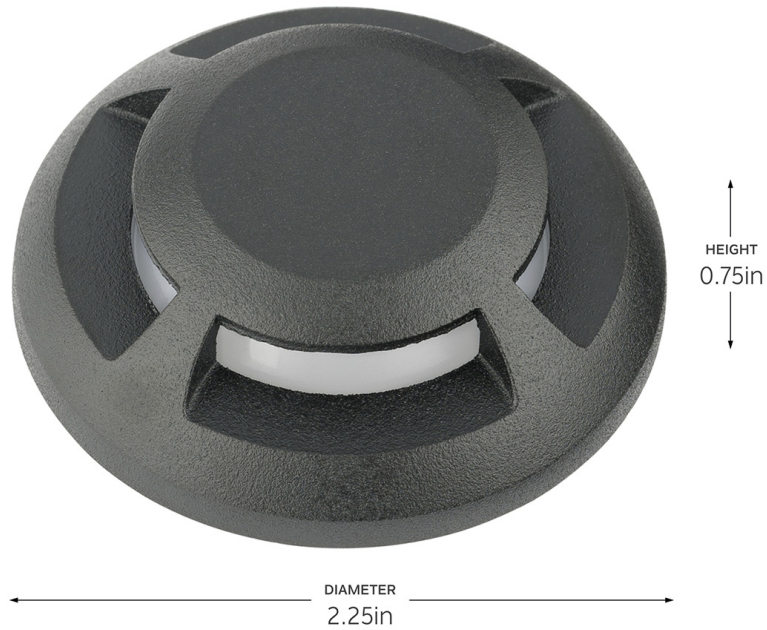

SPECIFICATIONS

Certifications/Qualifications	
Prop65	Yes kichler.com/warranty
Dimensions	
Height	0.75"
Weight	0.25 LBS
Light Source	
Dimmable	No
Mounting/Installation	
Interior/Exterior	Exterior Product
Mountable On Wall Or Ceiling	No
Mounting Weight	0.25 LBS
Modular	No

FIXTURE ATTRIBUTES

Housing/Glass	
Primary Material	Brass
Shade Included	No

Product/Ordering Information	
SKU	16145BKB
Finish	Black Brass
UPC	783927055918

- Finishes**
-  Black Brass
 -  Centennial Brass
 -  Stainless Steel