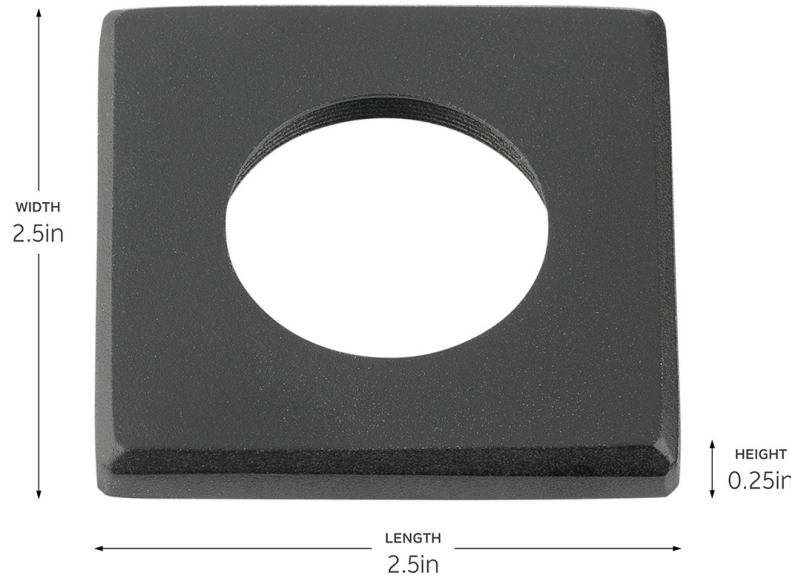

SPECIFICATIONS

Certifications/Qualifications

Prop65 Yes
kichler.com/warranty

Dimensions

Height 0.25"
Length 2.5"
Width 2.5"
Weight 0.3 LBS

Light Source

Dimmable No

Mounting/Installation

Interior/Exterior Exterior Product
Mountable On Wall Or Ceiling No
Mounting Weight 0.3 LBS
Modular No

FIXTURE ATTRIBUTES

Housing/Glass

Primary Material Brass
Shade Included No

Product/Ordering Information

Sku 16147BKB
Finish Black Brass
UPC 783927055932

Finishes

- Black Brass
- Centennial Brass
- Stainless Steel

ALSO IN THIS FAMILY

15764BKT30R

15773AZT27R

15773AZT30R

15774AZT30R

15782AZT27R

15782AZT30R