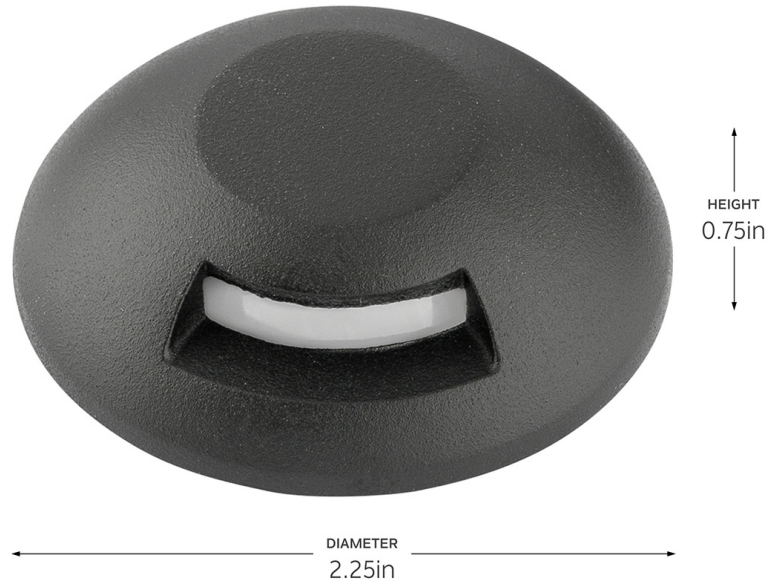

SPECIFICATIONS

Certifications/Qualifications

Prop65 Yes
kichler.com/warranty

Dimensions

Height 0.75"
Weight 0.25 LBS

Light Source

Dimmable No

Mounting/Installation

Interior/Exterior Exterior Product
Mountable On Wall Or Ceiling No
Mounting Weight 0.25 LBS
Modular No

FIXTURE ATTRIBUTES

Housing/Glass

Primary Material Brass
Shade Included No

Product/Ordering Information

Sku 16148BKB
Finish Black Brass
UPC 783927055949

Finishes

- Black Brass
- Centennial Brass
- Stainless Steel

ALSO IN THIS FAMILY

15764BKT30R

15773AZT27R

15773AZT30R

15774AZT30R

15782AZT27R

15782AZT30R