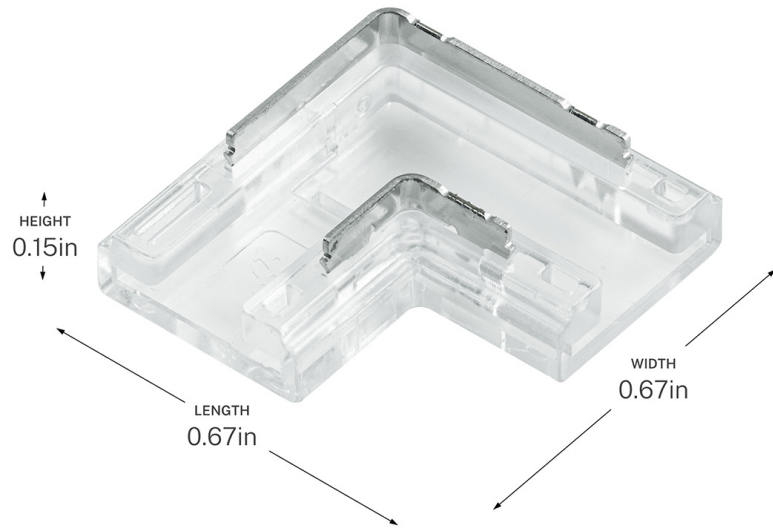

SPECIFICATIONS

Certifications/Qualifications

Prop65	Yes
Location Rating	Dry kichler.com/warranty

Dimensions

Height	0.15"
Length	0.67"
Width	0.67"
Weight	0.0015 LBS

Electrical

Input Voltage	24 V

Mounting/Installation

Interior/Exterior	Interior Product
Lead Wire Length	72

FIXTURE ATTRIBUTES

Housing/Glass

Primary Material	Plastic

Product/Ordering Information

Sku	1CCOB90CLR
Finish	Clear
UPC	783927087254

Finishes

- Clear