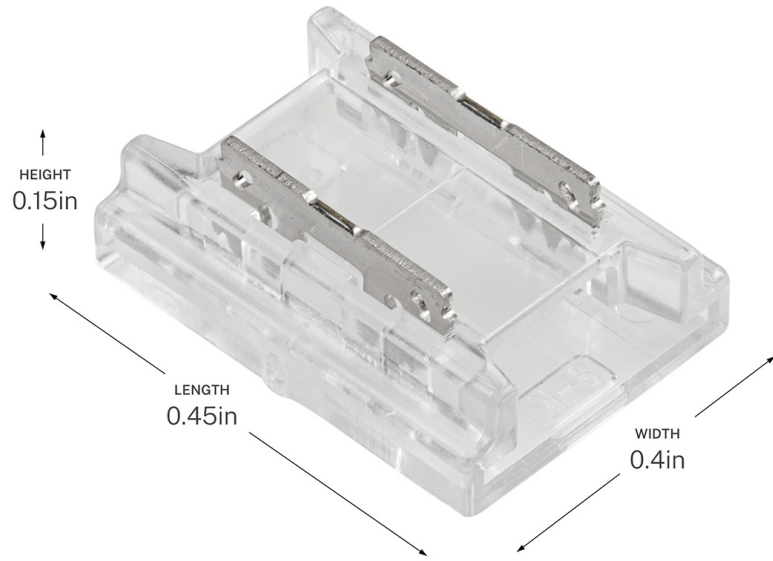

SPECIFICATIONS

Certifications/Qualifications

Prop65	Yes
Location Rating	Dry kichler.com/warranty

Dimensions

Height	0.15"
Length	0.45"
Width	0.4"
Weight	0.001 LBS

Electrical

Input Voltage	24 V

Mounting/Installation

Interior/Exterior	Interior Product

FIXTURE ATTRIBUTES

Housing/Glass

Primary Material	Plastic

Product/Ordering Information

Sku	1CCOBTCLR
Finish	Clear
UPC	783927087117

Finishes

- Clear

ALSO IN THIS FAMILY