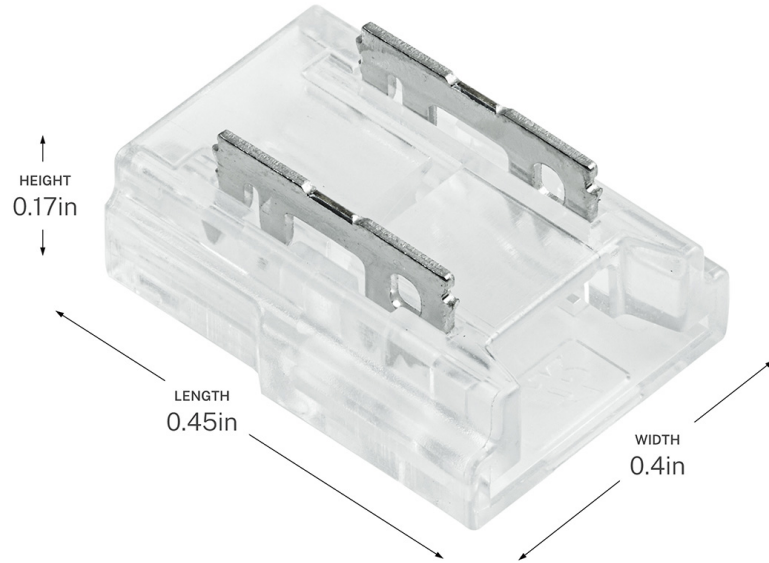

SPECIFICATIONS

Certifications/Qualifications

Prop65	Yes
Location Rating	Dry kichler.com/warranty

Dimensions

Height	0.17"
Length	0.45"
Width	0.4"
Weight	0.0011 LBS

Electrical

Input Voltage	24 V

Mounting/Installation

Interior/Exterior	Interior Product

FIXTURE ATTRIBUTES

Housing/Glass

Primary Material	Plastic

Product/Ordering Information

Sku	1CCOBTWCLR
Finish	Clear
UPC	783927086813

Finishes

- Clear

ALSO IN THIS FAMILY

1CCOBTTCLR