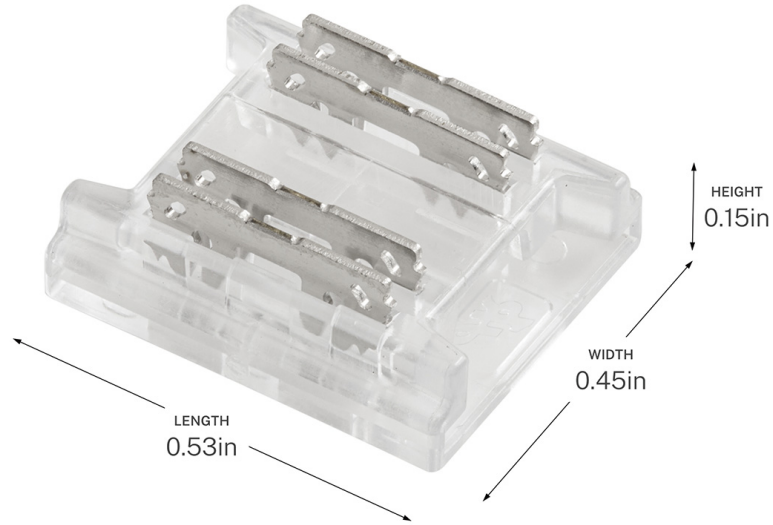

SPECIFICATIONS

Certifications/Qualifications

Prop65	Yes
Location Rating	Dry kichler.com/warranty

Dimensions

Height	0.15"
Length	0.53"
Width	0.45"
Weight	0.0014 LBS

Electrical

Input Voltage	24 V
---------------	------

Mounting/Installation

Interior/Exterior	Interior Product
-------------------	------------------

FIXTURE ATTRIBUTES

Housing/Glass

Primary Material	Plastic
------------------	---------

Product/Ordering Information

SKU	1CTCOBTTCLR
Finish	Clear
UPC	783927087865

Finishes

- Clear

ALSO IN THIS FAMILY

1CTCOB90CLR

1CTCOBTWCLR

1CTCOBTWSCLR

1DMXDBK