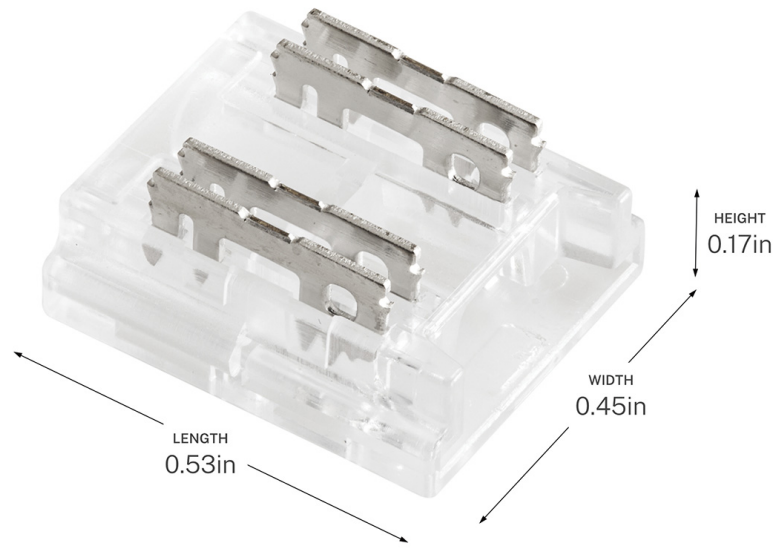

SPECIFICATIONS

Certifications/Qualifications

Prop65	Yes
Location Rating	Dry kichler.com/warranty

Dimensions

Height	0.17"
Length	0.53"
Width	0.45"
Weight	0.0015 LBS

Electrical

Input Voltage	24 V

Mounting/Installation

Interior/Exterior	Interior Product

FIXTURE ATTRIBUTES

Housing/Glass

Primary Material	Plastic

Product/Ordering Information

Sku	1CTCOBTWCLR
Finish	Clear
UPC	783927087841

Finishes

- ☐ Clear

ALSO IN THIS FAMILY

1TUNLCTRBK

1TUNWCTRBK