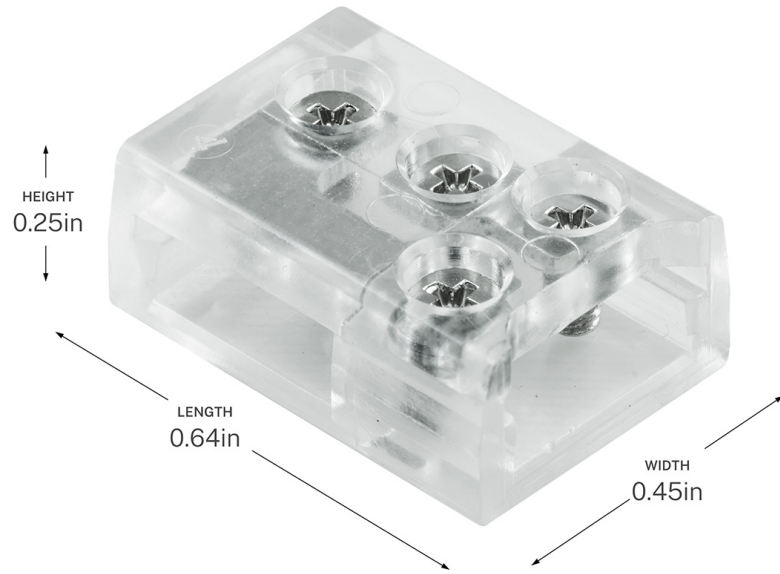

SPECIFICATIONS

Certifications/Qualifications

Prop65	Yes
Location Rating	Dry kichler.com/warranty

Dimensions

Height	0.25"
Length	0.64"
Width	0.45"
Weight	0.0036 LBS

Electrical

Input Voltage	24 V
---------------	------

Mounting/Installation

Interior/Exterior	Interior Product
-------------------	------------------

FIXTURE ATTRIBUTES

Housing/Glass

Primary Material	Plastic
------------------	---------

Product/Ordering Information

Sku	1TBCOB90CLR
Finish	Clear
UPC	783927087186

Finishes

- Clear

ALSO IN THIS FAMILY

10189WH

1CCOB90CLR

1CCOBTCLR

1CCOBTWCLR