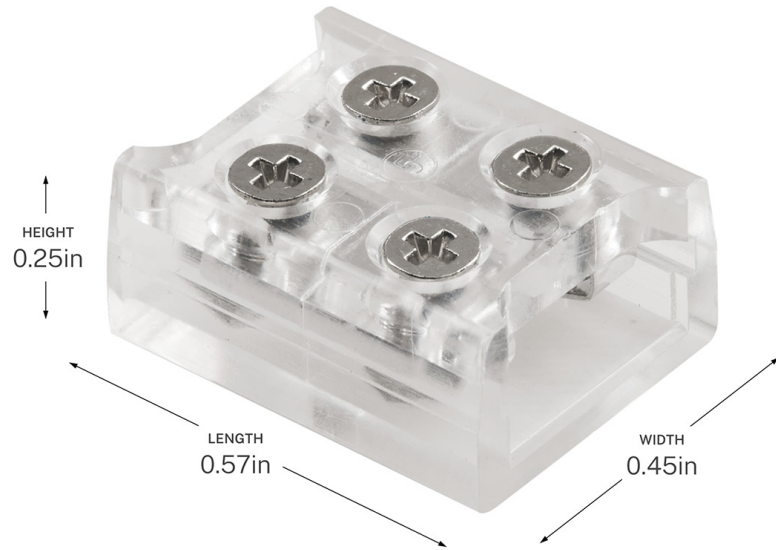

**SPECIFICATIONS**

Certifications/Qualifications

Prop65	Yes
Location Rating	Dry
	<a href="http://kichler.com/warranty">kichler.com/warranty</a>

Dimensions

Height	0.25"
Length	0.57"
Width	0.45"
Weight	0.0036 LBS

Electrical

Input Voltage	24 V
---------------	------

Mounting/Installation

Interior/Exterior	Interior Product
-------------------	------------------

**FIXTURE ATTRIBUTES**

Housing/Glass

Primary Material	Plastic
------------------	---------

Product/Ordering Information

Sku	1TBCOBTCLR
Finish	Clear
UPC	783927087070

Finishes

- Clear

**ALSO IN THIS FAMILY**

10189WH

1CCOB90CLR

1CCOBTCLR