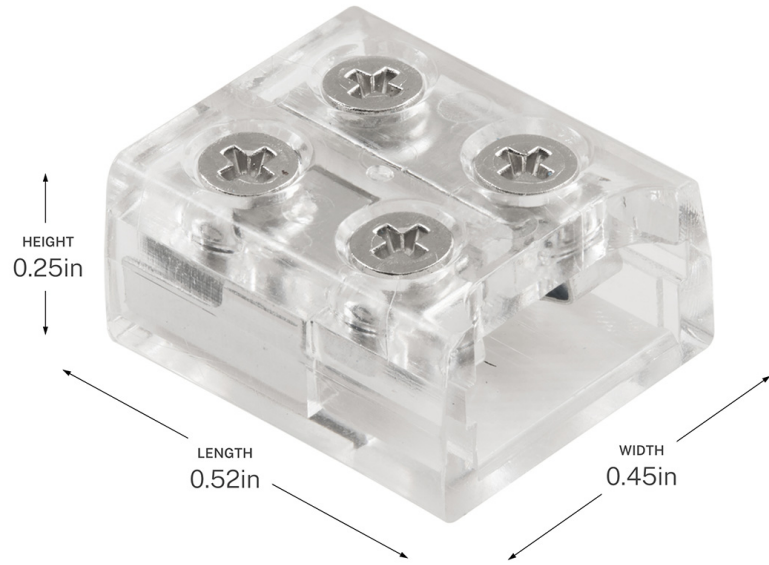

SPECIFICATIONS

Certifications/Qualifications

Prop65	Yes
Location Rating	Dry kichler.com/warranty

Dimensions

Height	0.25"
Length	0.52"
Width	0.45"
Weight	0.0039 LBS

Electrical

Input Voltage	24 V
---------------	------

Mounting/Installation

Interior/Exterior	Interior Product
-------------------	------------------

FIXTURE ATTRIBUTES

Housing/Glass

Primary Material	Plastic
------------------	---------

Product/Ordering Information

Sku	1TBCOBTWCLR
Finish	Clear
UPC	783927086998

Finishes

- Clear

ALSO IN THIS FAMILY

10189WH

1CCOB90CLR

1CCOBTTCCLR

1CCOBTWCLR