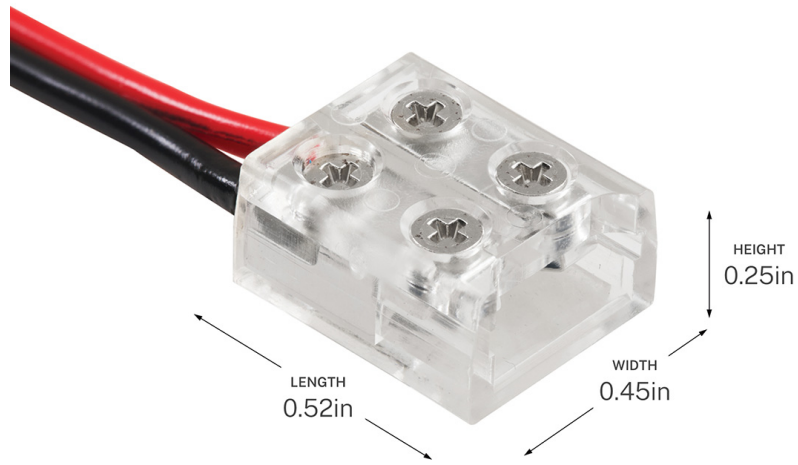

SPECIFICATIONS

Certifications/Qualifications

Prop65	Yes
Location Rating	Dry
	kichler.com/warranty

Dimensions

Height	0.25"
Length	0.52"
Width	0.45"
Weight	0.0651 LBS

Electrical

Input Voltage	24 V

Mounting/Installation

Interior/Exterior	Interior Product
Lead Wire Length	72

FIXTURE ATTRIBUTES

Housing/Glass

Primary Material	Plastic

Product/Ordering Information

Sku	1TBCOBTWSCLR
Finish	Clear
UPC	783927087148

Finishes

- Clear

ALSO IN THIS FAMILY

1CCOBTCLR

1CCOBTWSCLR