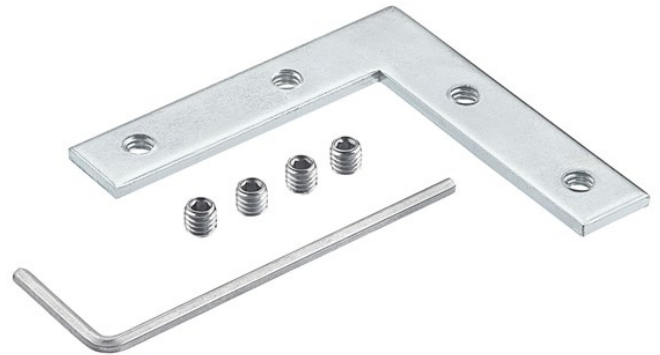

**SPECIFICATIONS**

<b>Certifications/Qualifications</b>	
	<a href="http://www.kichler.com/warranty">www.kichler.com/warranty</a>
<b>Dimensions</b>	
Weight	0.03 LBS
Length	2.00"
Width	2.00"
<b>Mounting/Installation</b>	
Interior/Exterior	Interior
Location Rating	Accessory, Listing Not Required

**FIXTURE ATTRIBUTES**

<b>Housing</b>	
Primary Material	STEEL
<b>Product/Ordering Information</b>	
SKU	1TEA090HCONN
Finish	Silver Various
Style	Other
UPC	783927558082

<b>Finish Options</b>	
	Silver Various