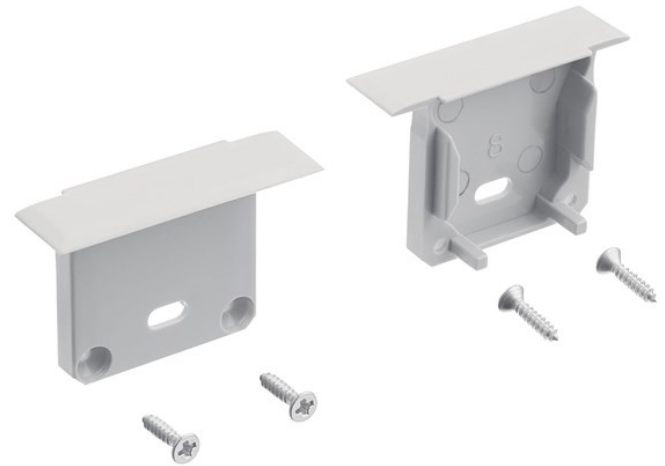

SPECIFICATIONS

Certifications/Qualifications	www.kichler.com/warranty

Dimensions	
Weight	0.04 LBS

Mounting/Installation	
Interior/Exterior	Interior
Location Rating	Accessory, Listing Not Required

FIXTURE ATTRIBUTES

Housing	
Primary Material	PLASTIC

Product/Ordering Information	
SKU	1TEE2DWRCSIL
Finish	Silver
Style	Other
UPC	783927559096

Finish Options