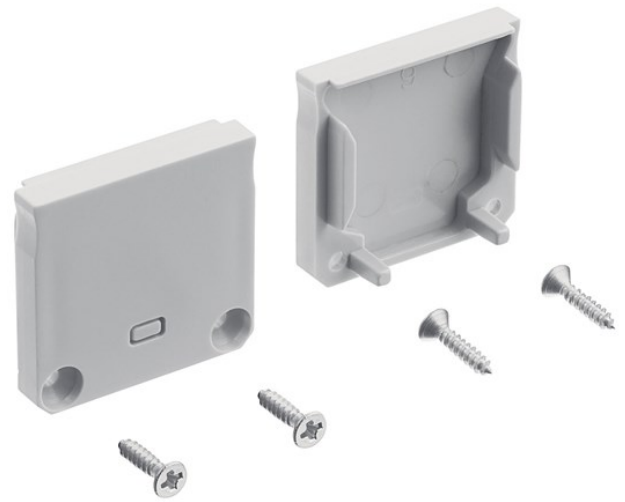

SPECIFICATIONS

Certifications/Qualifications	www.kichler.com/warranty

Dimensions	
Weight	0.04 LBS

Mounting/Installation	
Interior/Exterior	Interior
Location Rating	Accessory, Listing Not Required

FIXTURE ATTRIBUTES

Housing	
Primary Material	PLASTIC

Product/Ordering Information	
SKU	1TEE2DWSFSSIL
Finish	Silver
Style	Other
UPC	783927559102

Finish Options	
Silver	

ALSO IN THIS FAMILY