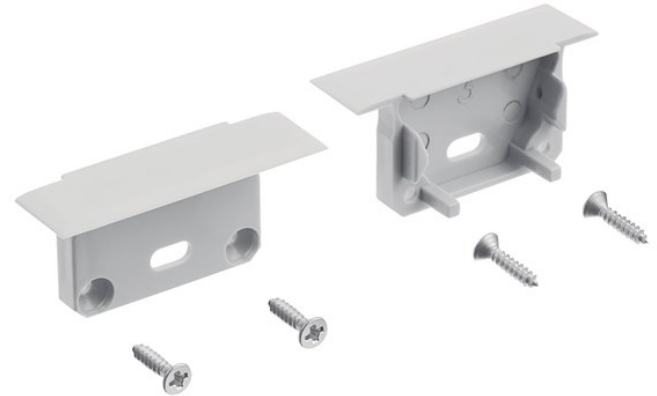

SPECIFICATIONS

Certifications/Qualifications	www.kichler.com/warranty

Dimensions	
Weight	0.03 LBS

Mounting/Installation	
Interior/Exterior	Interior
Location Rating	Accessory, Listing Not Required

FIXTURE ATTRIBUTES

Housing	
Primary Material	PLASTIC

Product/Ordering Information	
SKU	1TEE2STRCSSIL
Finish	Silver
Style	Other
UPC	783927559157

Finish Options