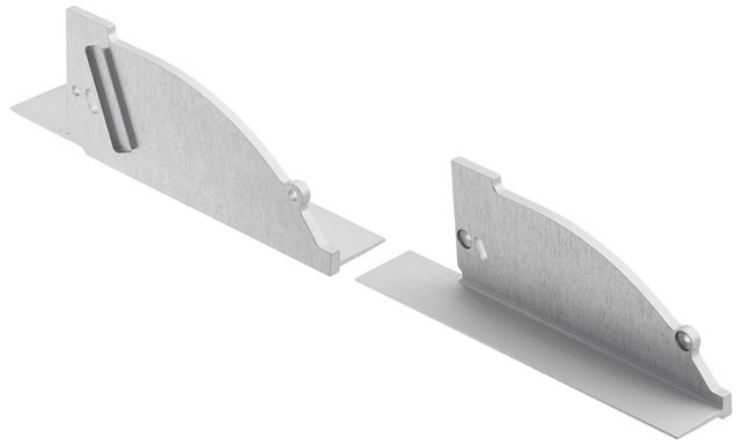

SPECIFICATIONS

Certifications/Qualifications

www.kichler.com/warranty

Dimensions

Weight 0.10 LBS
Height 1.50"
Length 4.25"
Width 0.75"

Mounting/Installation

Interior/Exterior Interior
Location Rating Accessory, Listing Not Required

FIXTURE ATTRIBUTES

Housing

Primary Material ALUMINUM

Product/Ordering Information

SKU 1TEE2W1RCSSIL
Finish Silver
UPC 783927559171

Finish Options

Silver

ALSO IN THIS FAMILY