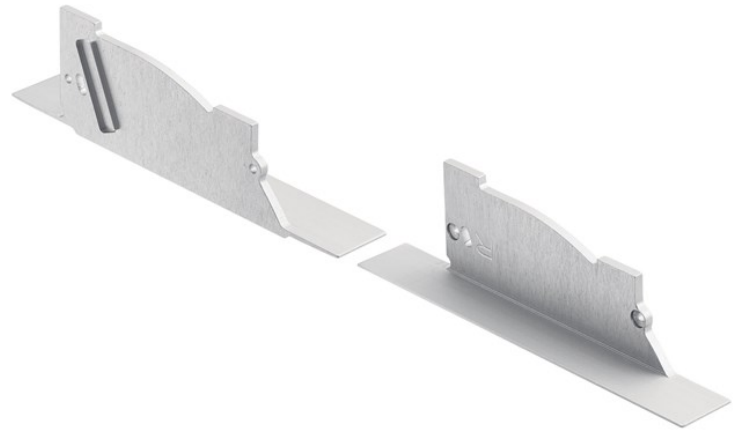

SPECIFICATIONS

Certifications/Qualifications	
	www.kichler.com/warranty
Dimensions	
Weight	0.11 LBS
Height	1.50"
Length	5.00"
Width	0.75"
Mounting/Installation	
Interior/Exterior	Interior
Location Rating	Accessory, Listing Not Required

FIXTURE ATTRIBUTES

Housing	
Primary Material	ALUMINUM
Product/Ordering Information	
SKU	1TEE2W2RCSSIL
Finish	Silver
UPC	783927559188

Finish Options

Silver

ALSO IN THIS FAMILY

1TEC1C1DW8SIL

1TEC1DC1DW8SIL

1TEC1DC2DW8SIL