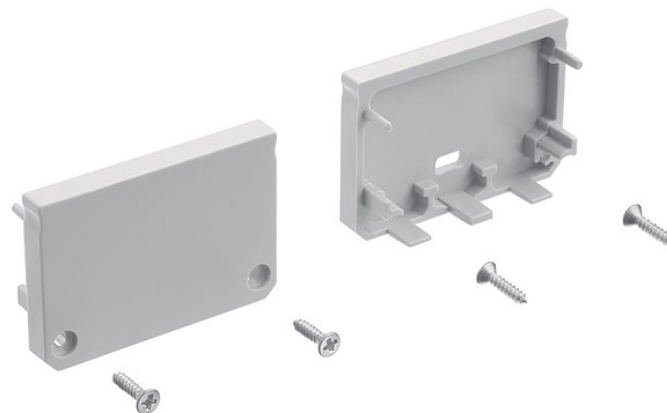

SPECIFICATIONS

Certifications/Qualifications	www.kichler.com/warranty
--------------------------------------	--

Dimensions	
Weight	0.06 LBS

Mounting/Installation	
Interior/Exterior	Interior
Location Rating	Accessory, Listing Not Required

FIXTURE ATTRIBUTES

Housing	
Primary Material	PLASTIC

Product/Ordering Information	
SKU	1TEE3DWSFSSIL
Finish	Silver
Style	Other
UPC	783927559201

Finish Options

ALSO IN THIS FAMILY

1TEA090VCONN

1TEM130SFSCLR

1TEE3DWRCSIL