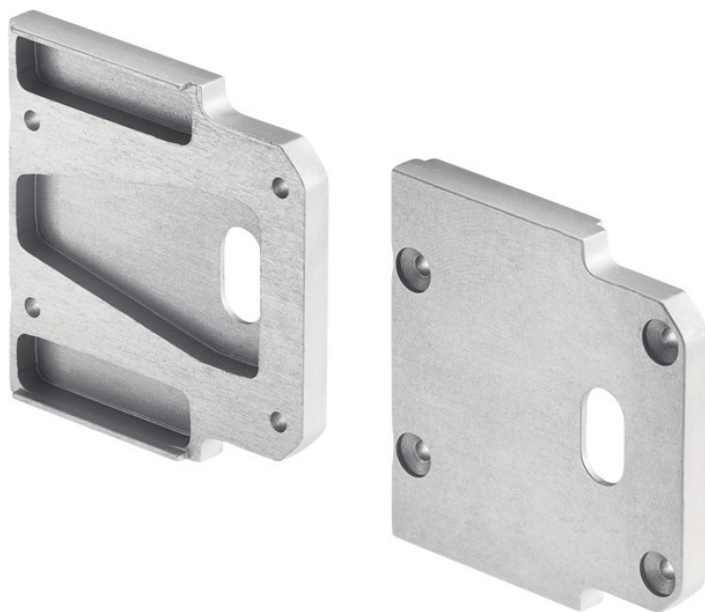

**SPECIFICATIONS**

<b>Certifications/Qualifications</b>	
	<a href="http://www.kichler.com/warranty">www.kichler.com/warranty</a>
<b>Dimensions</b>	
Weight	0.04 LBS
Height	1.75"
Length	1.50"
Width	0.25"
<b>Mounting/Installation</b>	
Interior/Exterior	Interior
Location Rating	Accessory, Listing Not Required
<b>FIXTURE ATTRIBUTES</b>	
<b>Housing</b>	
Primary Material	ALUMINUM
<b>Product/Ordering Information</b>	
SKU	1TEE4S2SFSSIL
Finish	Silver
UPC	783927559225
<b>Finish Options</b>	