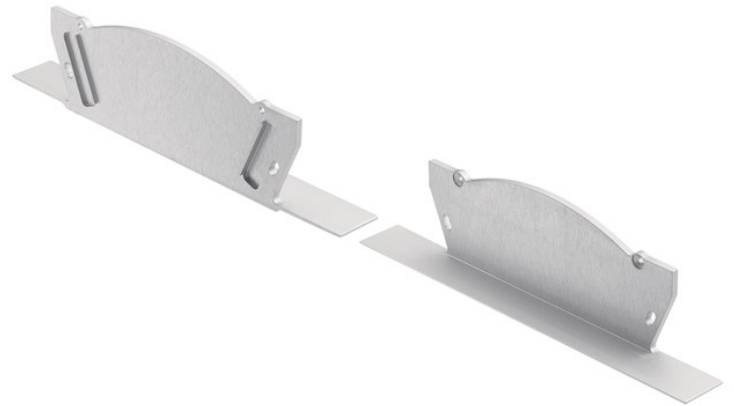

SPECIFICATIONS

Certifications/Qualifications	
	www.kichler.com/warranty
Dimensions	
Weight	0.17 LBS
Height	1.75"
Length	6.00"
Width	0.75"
Mounting/Installation	
Interior/Exterior	Interior
Location Rating	Accessory, Listing Not Required

FIXTURE ATTRIBUTES

Housing	
Primary Material	ALUMINUM
Product/Ordering Information	
SKU	1TEE4W3RCSSIL
Finish	Silver
UPC	783927559249

Finish Options

Silver

ALSO IN THIS FAMILY

1TEC1C1DW8SIL

1TEC1DC1DW8SIL

1TEC1DC2DW8SIL