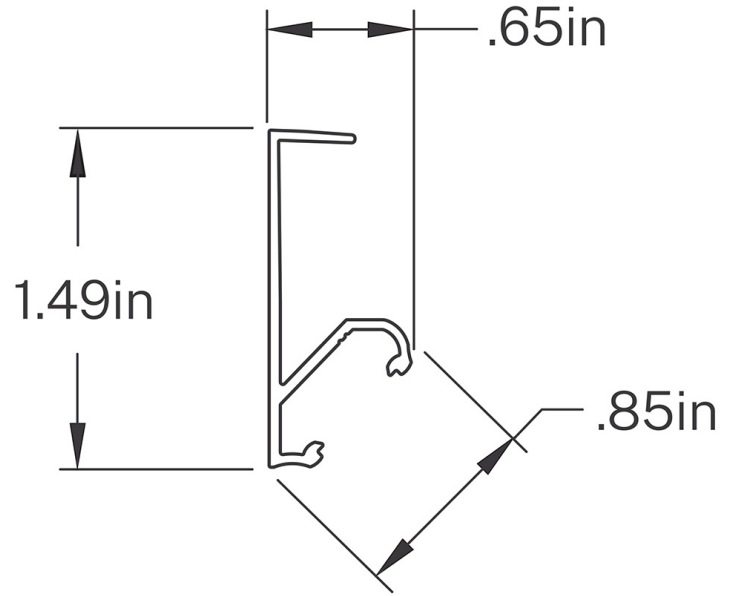

SPECIFICATIONS

Certifications/Qualifications
kichler.com/warranty

Dimensions
 Height 0.7"
 Length 96"
 Width 1.5"
 Weight 1.4 LBS

Mounting/Installation
 Interior/Exterior Interior Product

FIXTURE ATTRIBUTES

Housing/Glass
 Primary Material Aluminum
 Diffuser Description White Opaque Lens

Product/Ordering Information
 Sku 1TEKSLF75SF8SIL
 Finish Silver
 UPC 783927087582

Finishes
 Silver

ALSO IN THIS FAMILY

1TEC145SF8SIL